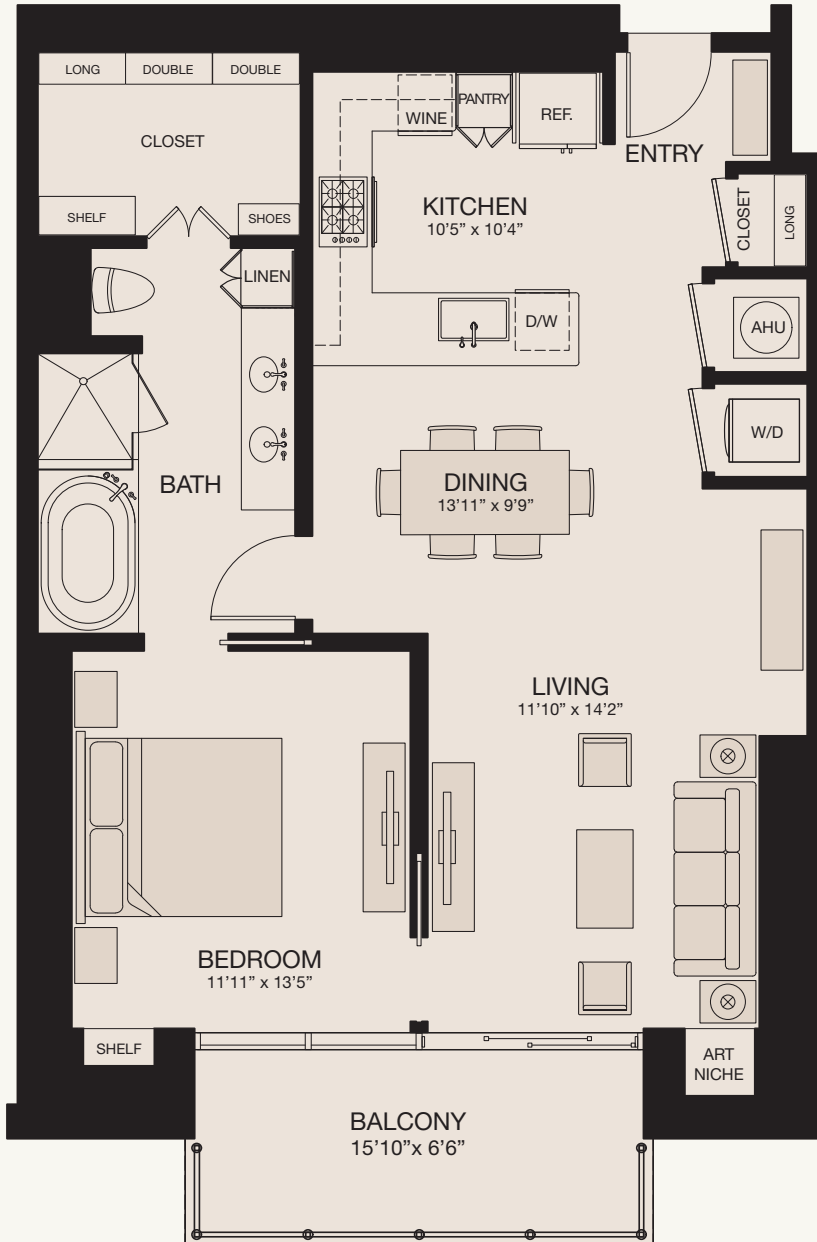

MARKET SQUARE TOWER

P

1 BEDROOM/1 BATH • 1,019-1,032 SQ. FT. • LEVELS 5-41

777 Preston Street
Houston, TX 77002
MarketSquareTower@greystar.com
713-777-7000
MarketSquareTower.com

KEY
MAP

GREYSTAR®

Floor plans are artist's renderings.
Square feet and configuration may
vary between individual apartments.