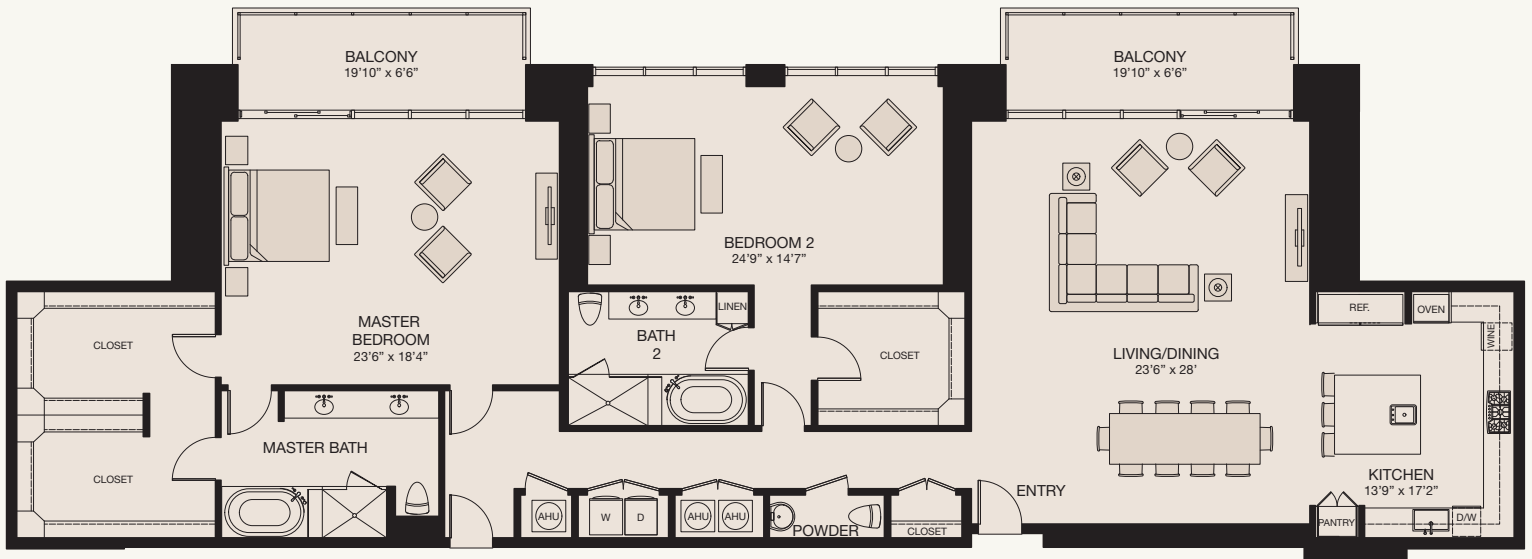

# MARKET SQUARE TOWER

## PENTHOUSE NORTH

2 BEDROOM/2.5 BATH • 2,933 SQ. FT. • PENTHOUSE LEVEL

777 Preston Street  
Houston, TX 77002  
MarketSquareTower@greystar.com  
713-777-7000  
MarketSquareTower.com

KEY  
MAP

**GREYSTAR**® 

Floor plans are artist's renderings.  
Square feet and configuration may  
vary between individual apartments.