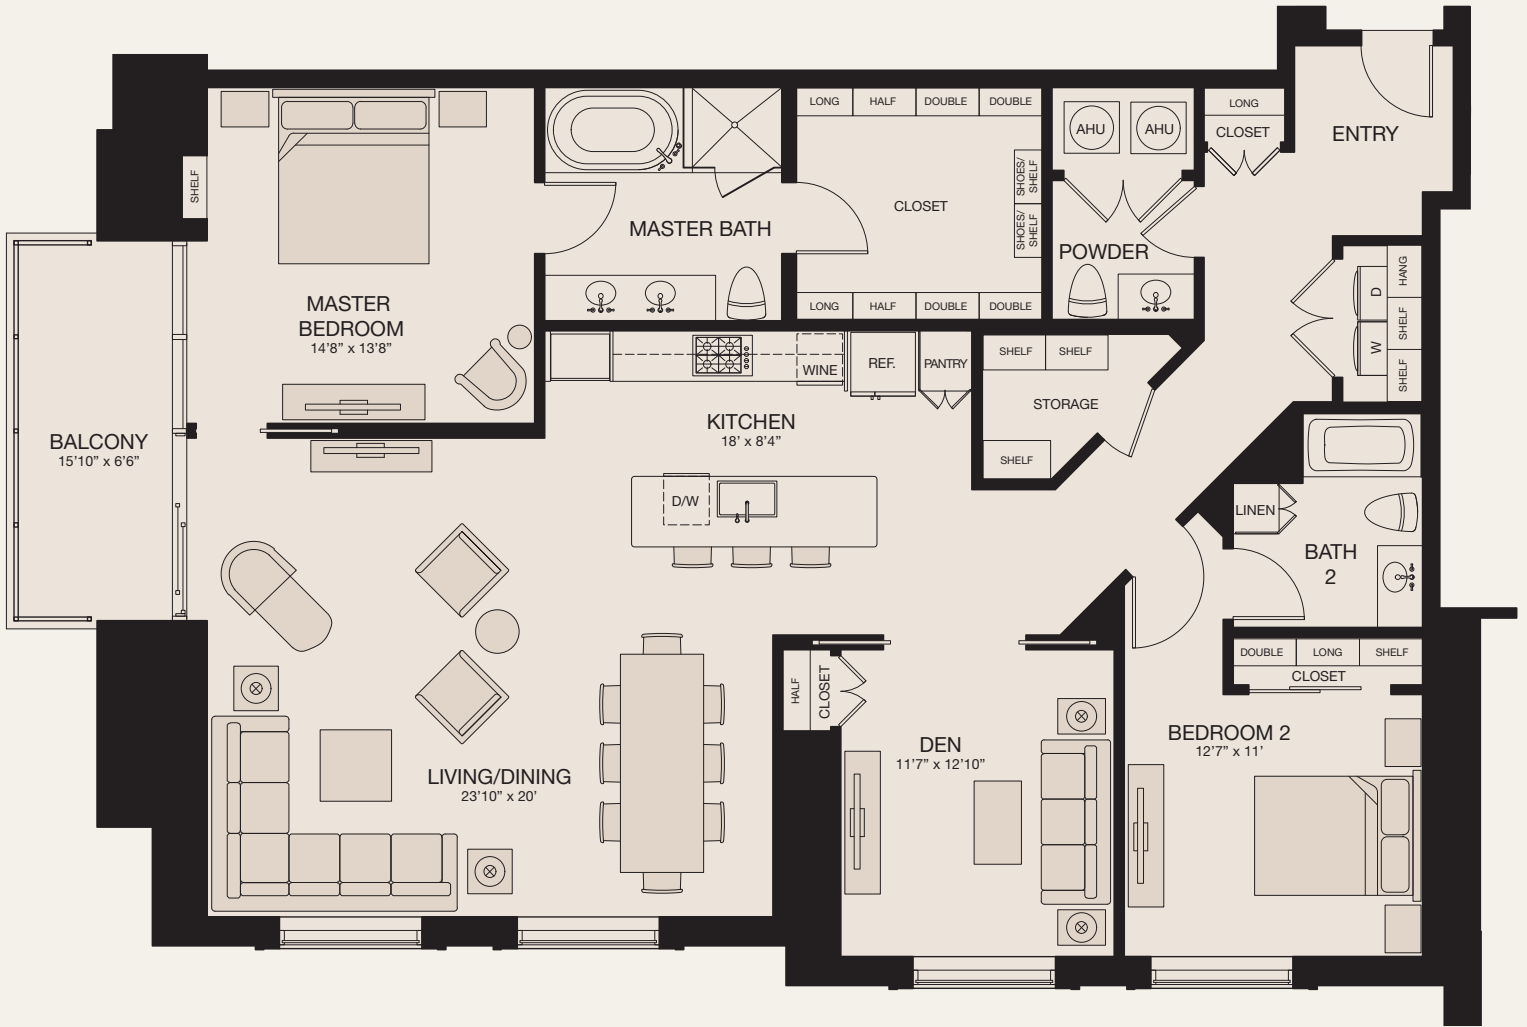

# MARKET SQUARE TOWER

## D

2 BEDROOM+DEN/2.5 BATH • 1,976 SQ. FT. • LEVELS 15-41

777 Preston Street  
 Houston, TX 77002  
 MarketSquareTower@greystar.com  
 713-777-7000  
 MarketSquareTower.com

KEY  
 MAP

GREYSTAR® EQUAL HOUSING OPPORTUNITY

Floor plans are artist's rendering. All dimensions are approximate. Actual product and specifications may vary in dimension or detail. Not all features are available in every apartment. Prices and availability are subject to change. Please see a representative for details.