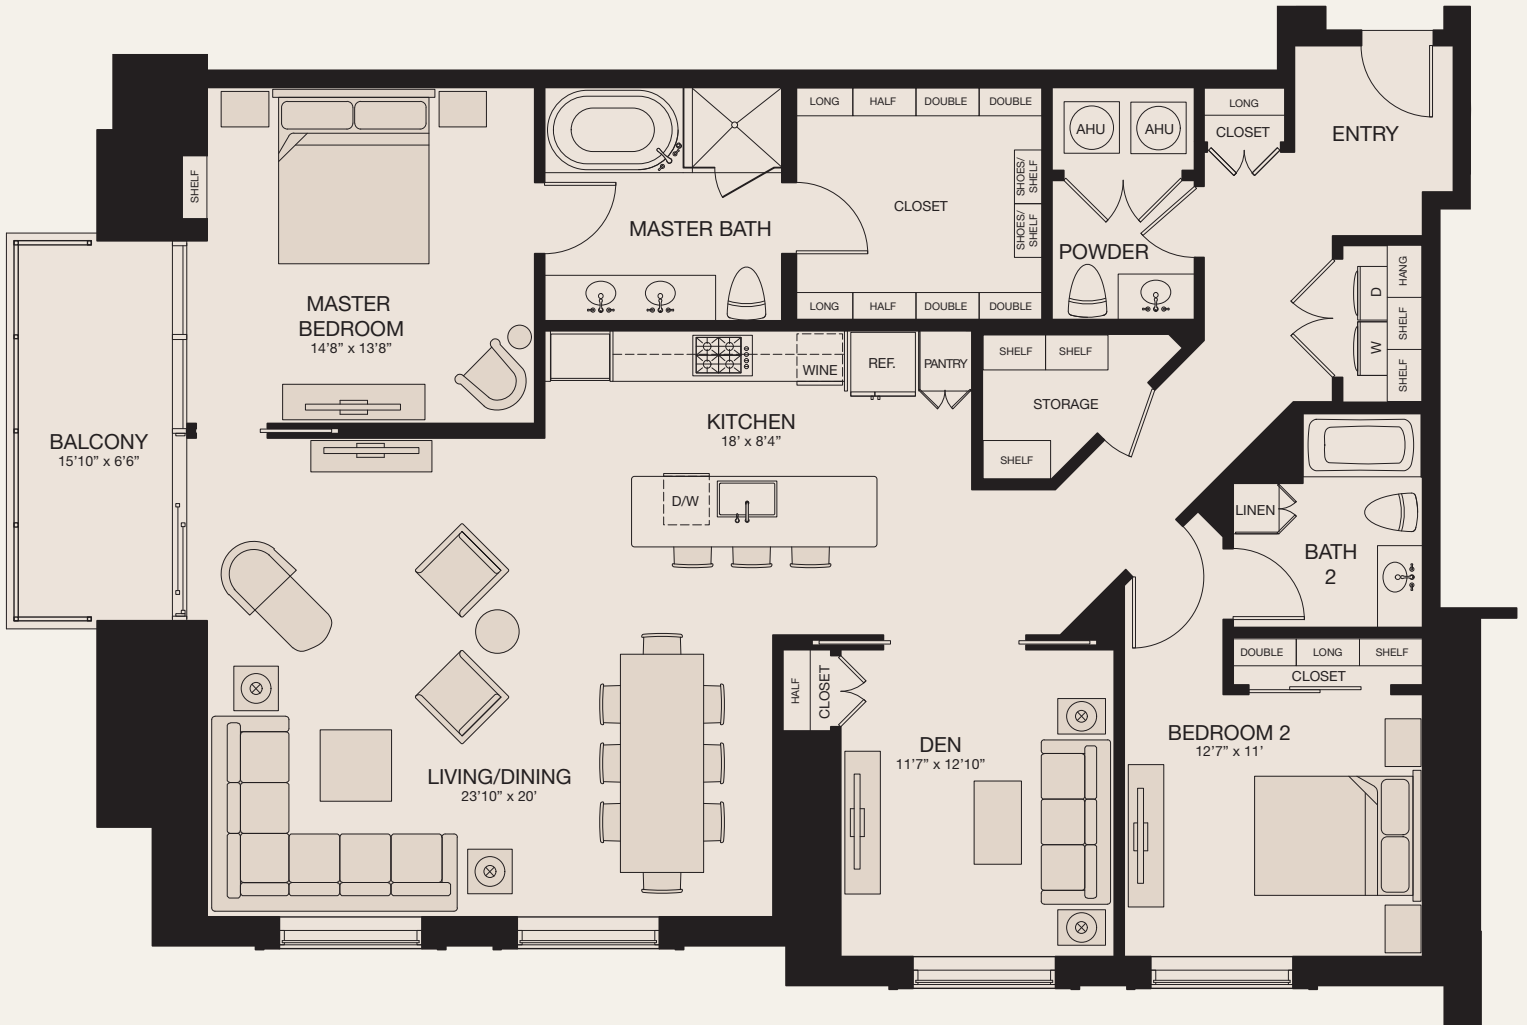

MARKET SQUARE TOWER

D

2 BEDROOM+DEN/2.5 BATH • 1,976 SQ. FT. • LEVELS 15-41

777 Preston Street
Houston, TX 77002
MarketSquareTower@greystar.com
713-777-7000
MarketSquareTower.com

KEY
MAP

GREYSTAR®

Floor plans are artist's rendering. All dimensions are approximate. Actual product and specifications may vary in dimension or detail. Not all features are available in every apartment. Prices and availability are subject to change. Please see a representative for details.