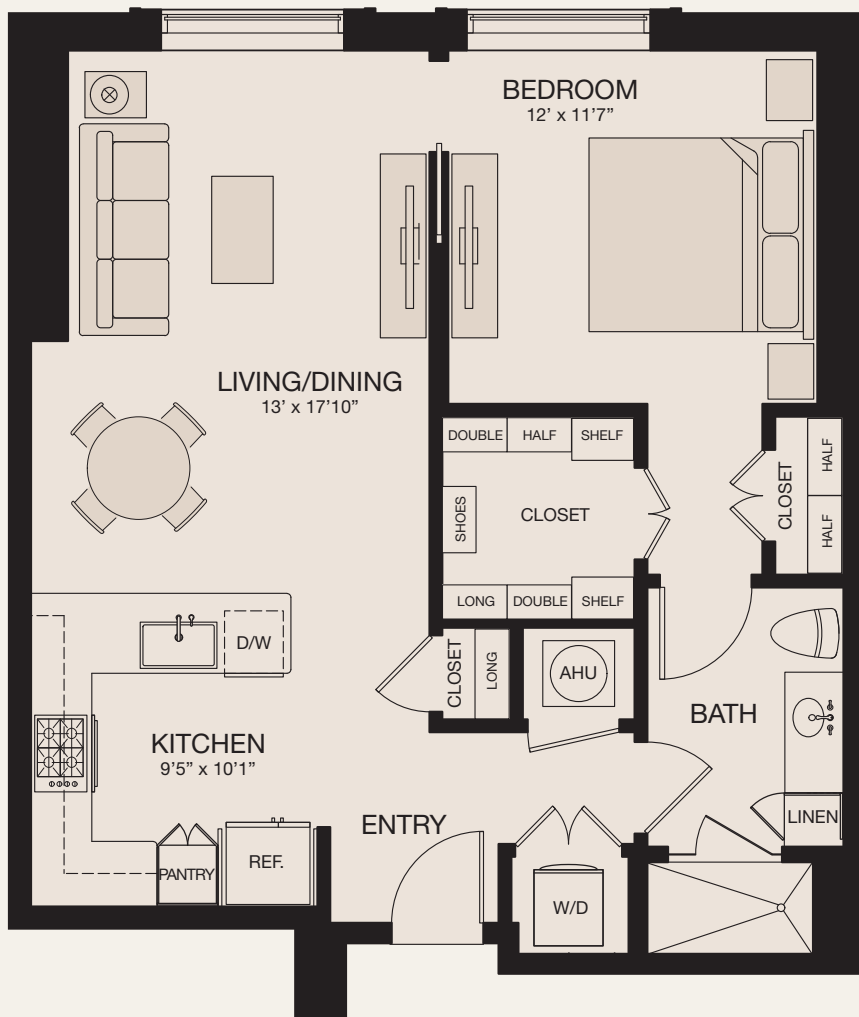

MARKET SQUARE TOWER

GL

1 BEDROOM/1 BATH • 816 SQ. FT. • LEVELS 5-14

777 Preston Street
Houston, TX 77002
MarketSquareTower@greystar.com
713-777-7000
MarketSquareTower.com

KEY
MAP

GREYSTAR®  EQUAL HOUSING OPPORTUNITY 

Floor plans are artist's rendering. All dimensions are approximate. Actual product and specifications may vary in dimension or detail. Not all features are available in every apartment. Prices and availability are subject to change. Please see a representative for details.