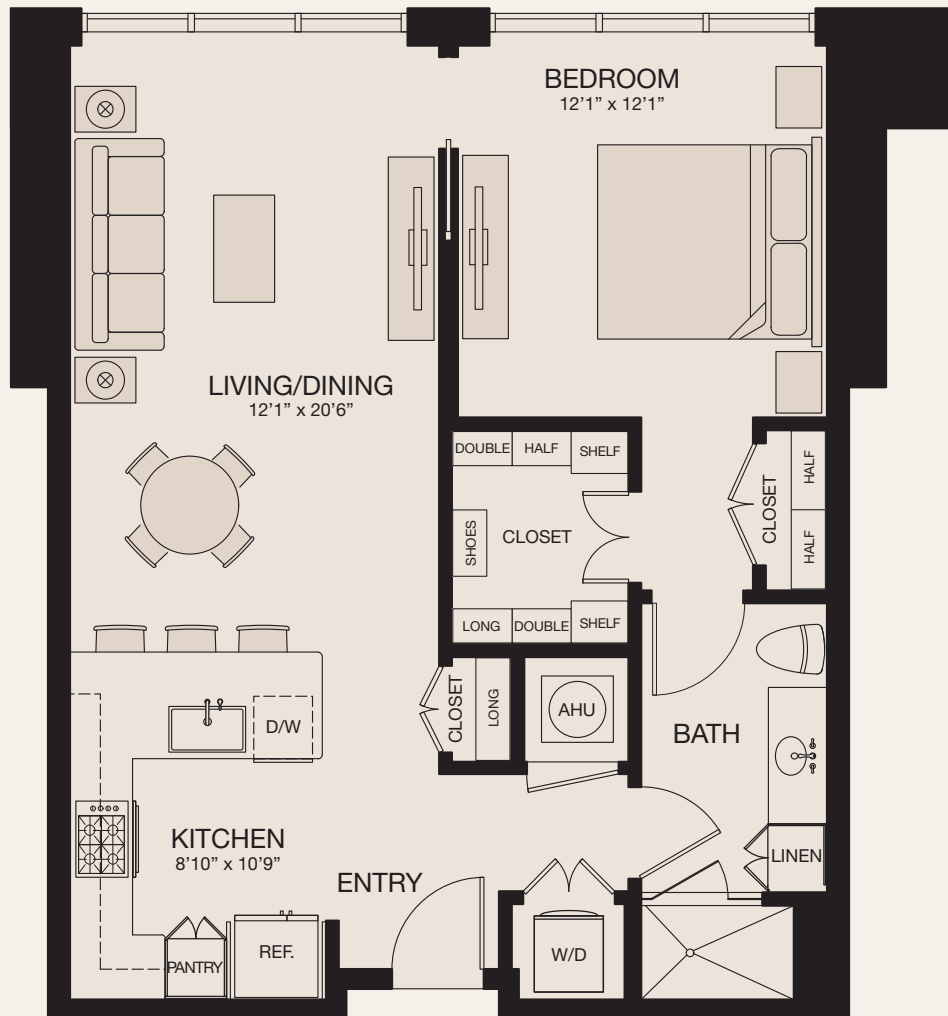

MARKET SQUARE TOWER

1 BEDROOM/1 BATH • 826 SQ. FT. • LEVELS 15-41

777 Preston Street
Houston, TX 77002
MarketSquareTower@greystar.com
713-777-7000
MarketSquareTower.com

KEY
MAP

GREYSTAR®  EQUAL HOUSING OPPORTUNITY 

Floor plans are artist's rendering. All dimensions are approximate. Actual product and specifications may vary in dimension or detail. Not all features are available in every apartment. Prices and availability are subject to change. Please see a representative for details.