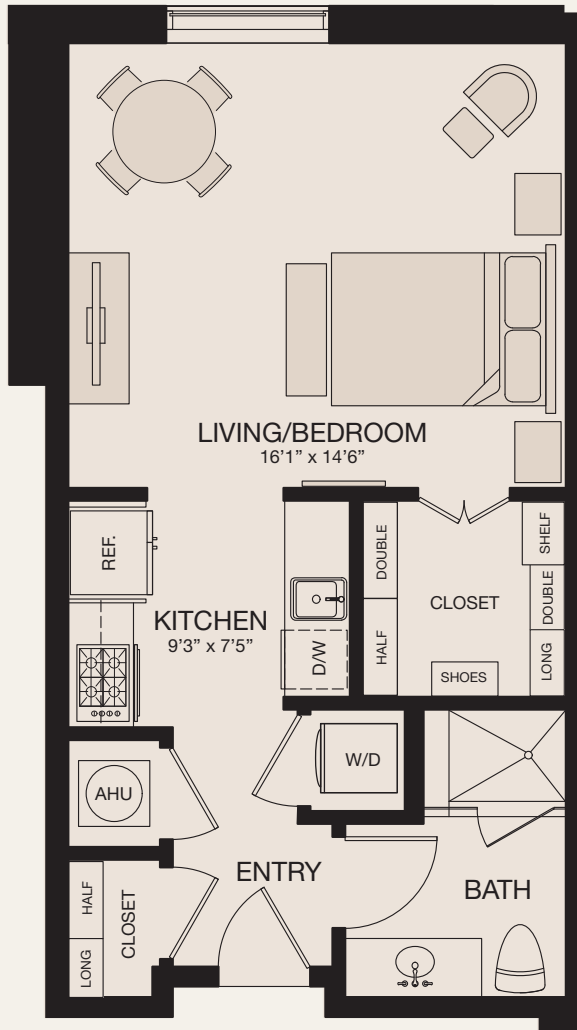

# MARKET SQUARE TOWER

## IL

STUDIO/1 BATH • 564 SQ. FT. • LEVELS 5-14

777 Preston Street  
Houston, TX 77002  
MarketSquareTower@greystar.com  
713-777-7000  
MarketSquareTower.com

KEY  
MAP

GREYSTAR®  EQUAL HOUSING OPPORTUNITY 

Floor plans are artist's rendering. All dimensions are approximate. Actual product and specifications may vary in dimension or detail. Not all features are available in every apartment. Prices and availability are subject to change. Please see a representative for details.