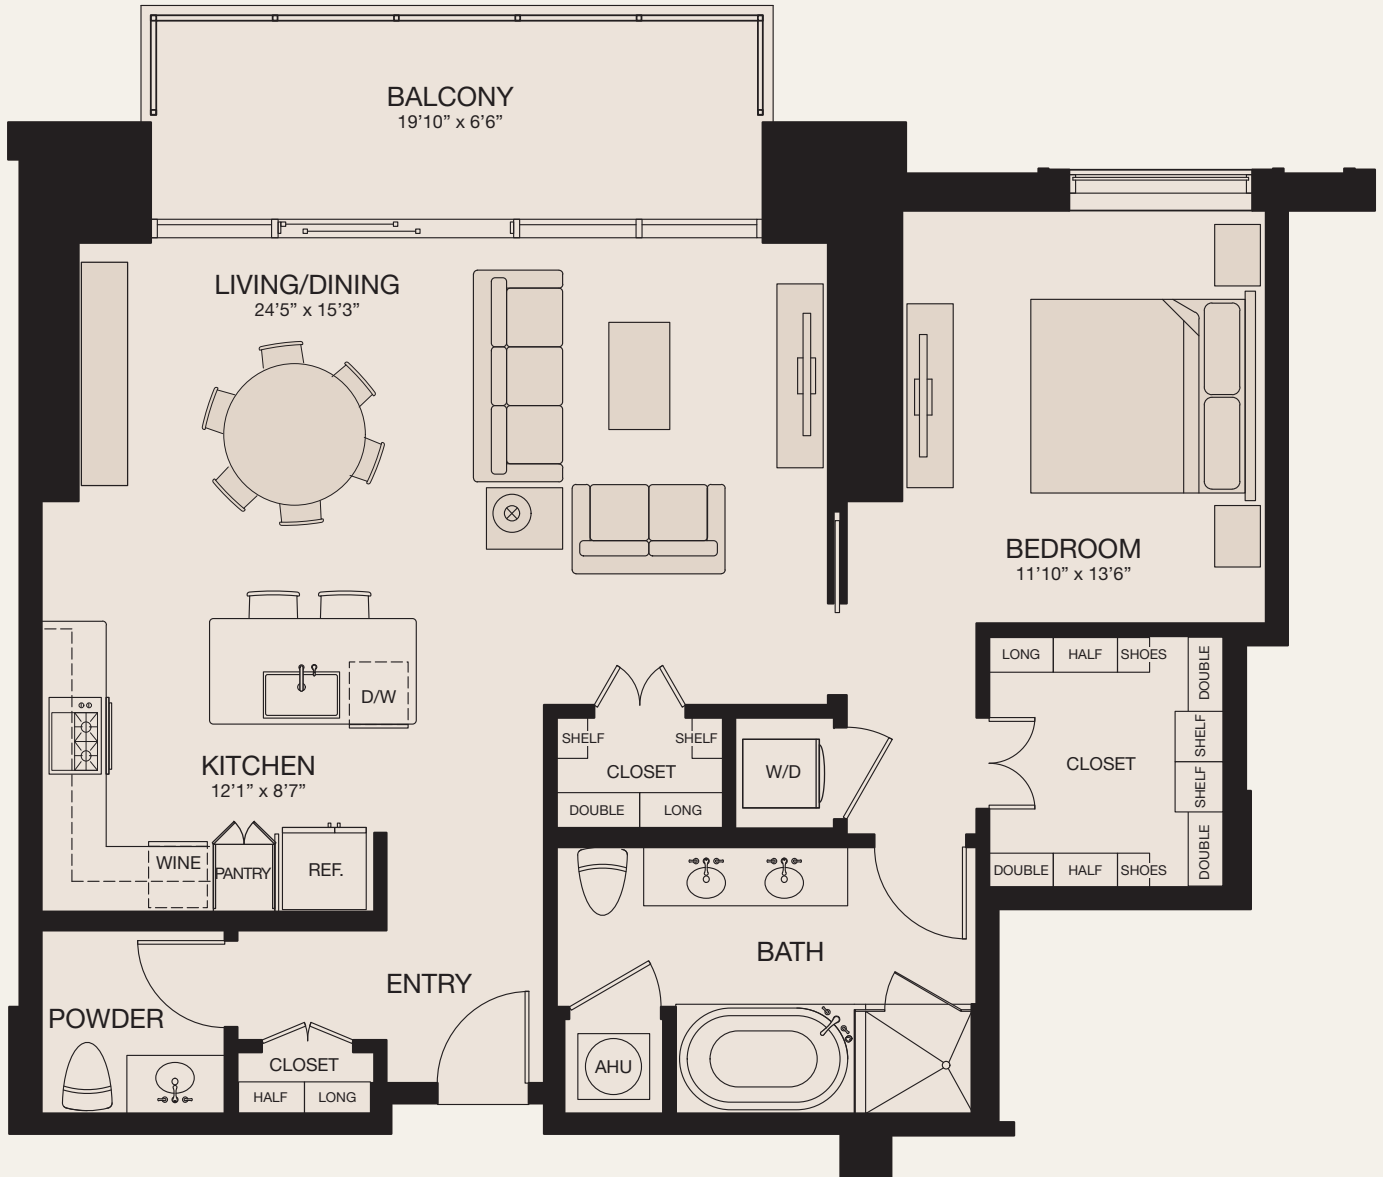

MARKET SQUARE TOWER

J

1 BEDROOM/1.5 BATH • 1,135 SQ. FT. • LEVELS 15-41

777 Preston Street
 Houston, TX 77002
 MarketSquareTower@greystar.com
 713-777-7000
 MarketSquareTower.com

KEY
 MAP

GREYSTAR®  EQUAL HOUSING OPPORTUNITY 

Floor plans are artist's rendering. All dimensions are approximate. Actual product and specifications may vary in dimension or detail. Not all features are available in every apartment. Prices and availability are subject to change. Please see a representative for details.