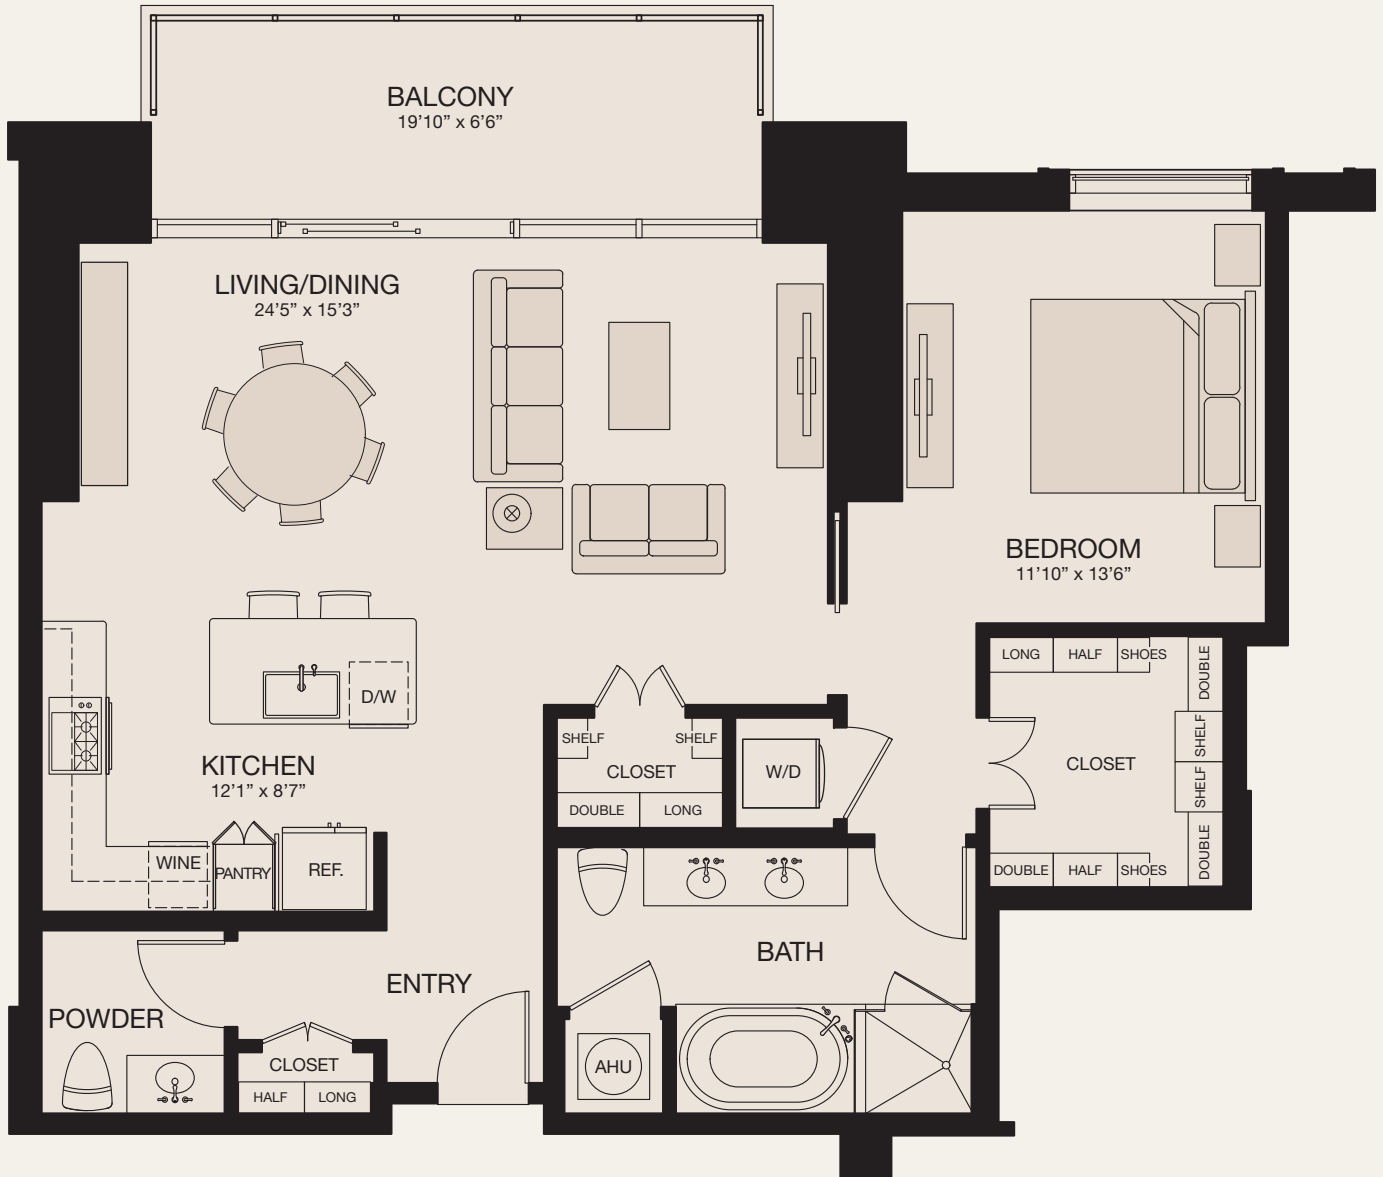

MARKET SQUARE TOWER

J

1 BEDROOM/1.5 BATH • 1,135 SQ. FT. • LEVELS 15-41

777 Preston Street
Houston, TX 77002
MarketSquareTower@greystar.com
713-777-7000
MarketSquareTower.com

KEY
MAP

GREYSTAR®

Floor plans are artist's rendering. All dimensions are approximate. Actual product and specifications may vary in dimension or detail. Not all features are available in every apartment. Prices and availability are subject to change. Please see a representative for details.