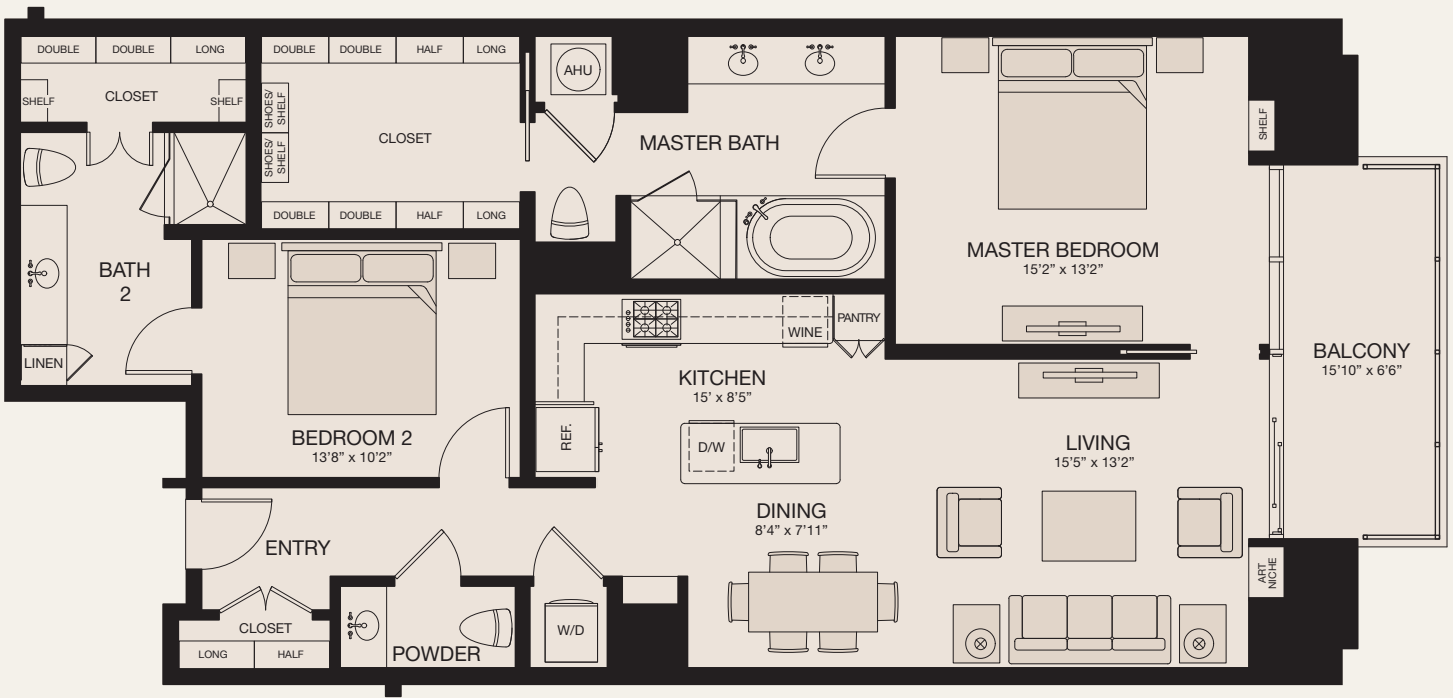

# MARKET SQUARE TOWER

2 BEDROOM/2.5 BATH • 1,406-1,419 SQ. FT. • LEVELS 5-41

777 Preston Street  
 Houston, TX 77002  
 MarketSquareTower@greystar.com  
 713-777-7000  
 MarketSquareTower.com

KEY  
 MAP

GREYSTAR®

Floor plans are artist's rendering. All dimensions are approximate. Actual product and specifications may vary in dimension or detail. Not all features are available in every apartment. Prices and availability are subject to change. Please see a representative for details.