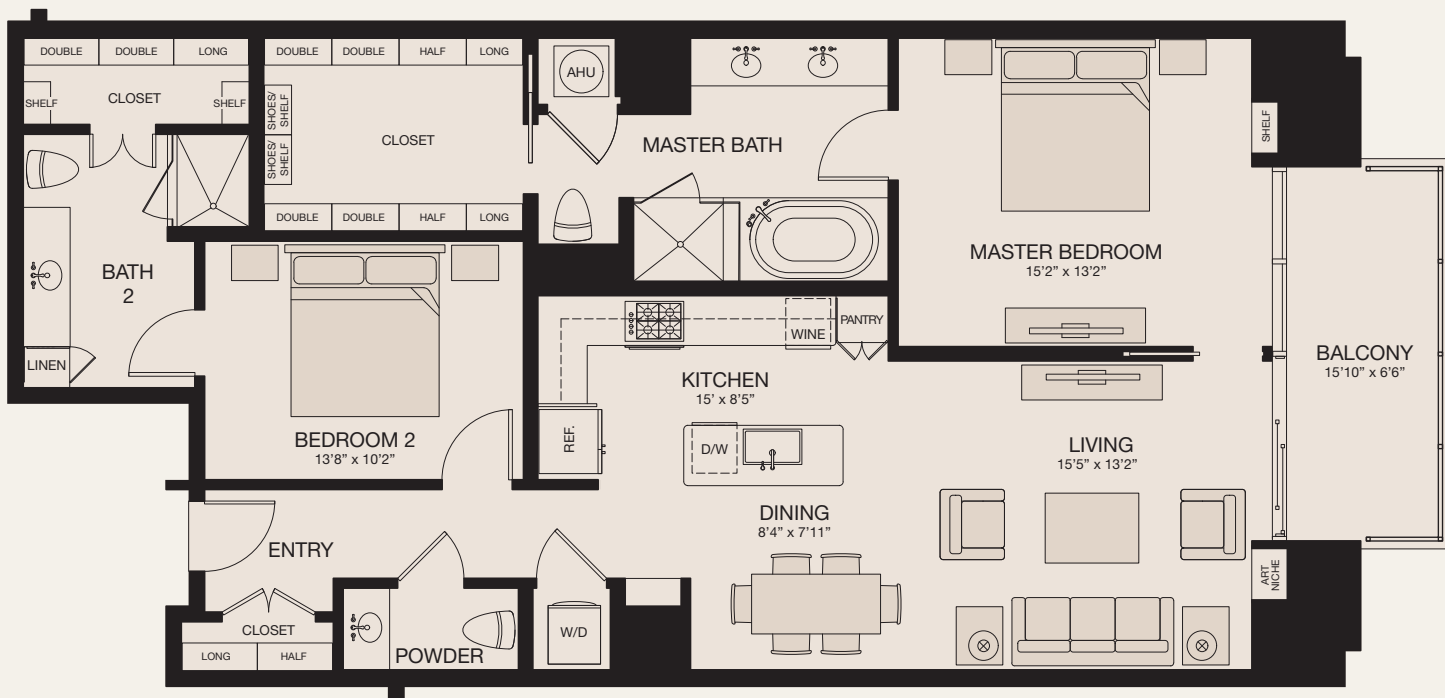

MARKET SQUARE TOWER

2 BEDROOM/2.5 BATH • 1,406-1,419 SQ. FT. • LEVELS 5-41

777 Preston Street
Houston, TX 77002
MarketSquareTower@greystar.com
713-777-7000
MarketSquareTower.com

KEY
MAP

GREYSTAR®  

Floor plans are artist's rendering. All dimensions are approximate. Actual product and specifications may vary in dimension or detail. Not all features are available in every apartment. Prices and availability are subject to change. Please see a representative for details.