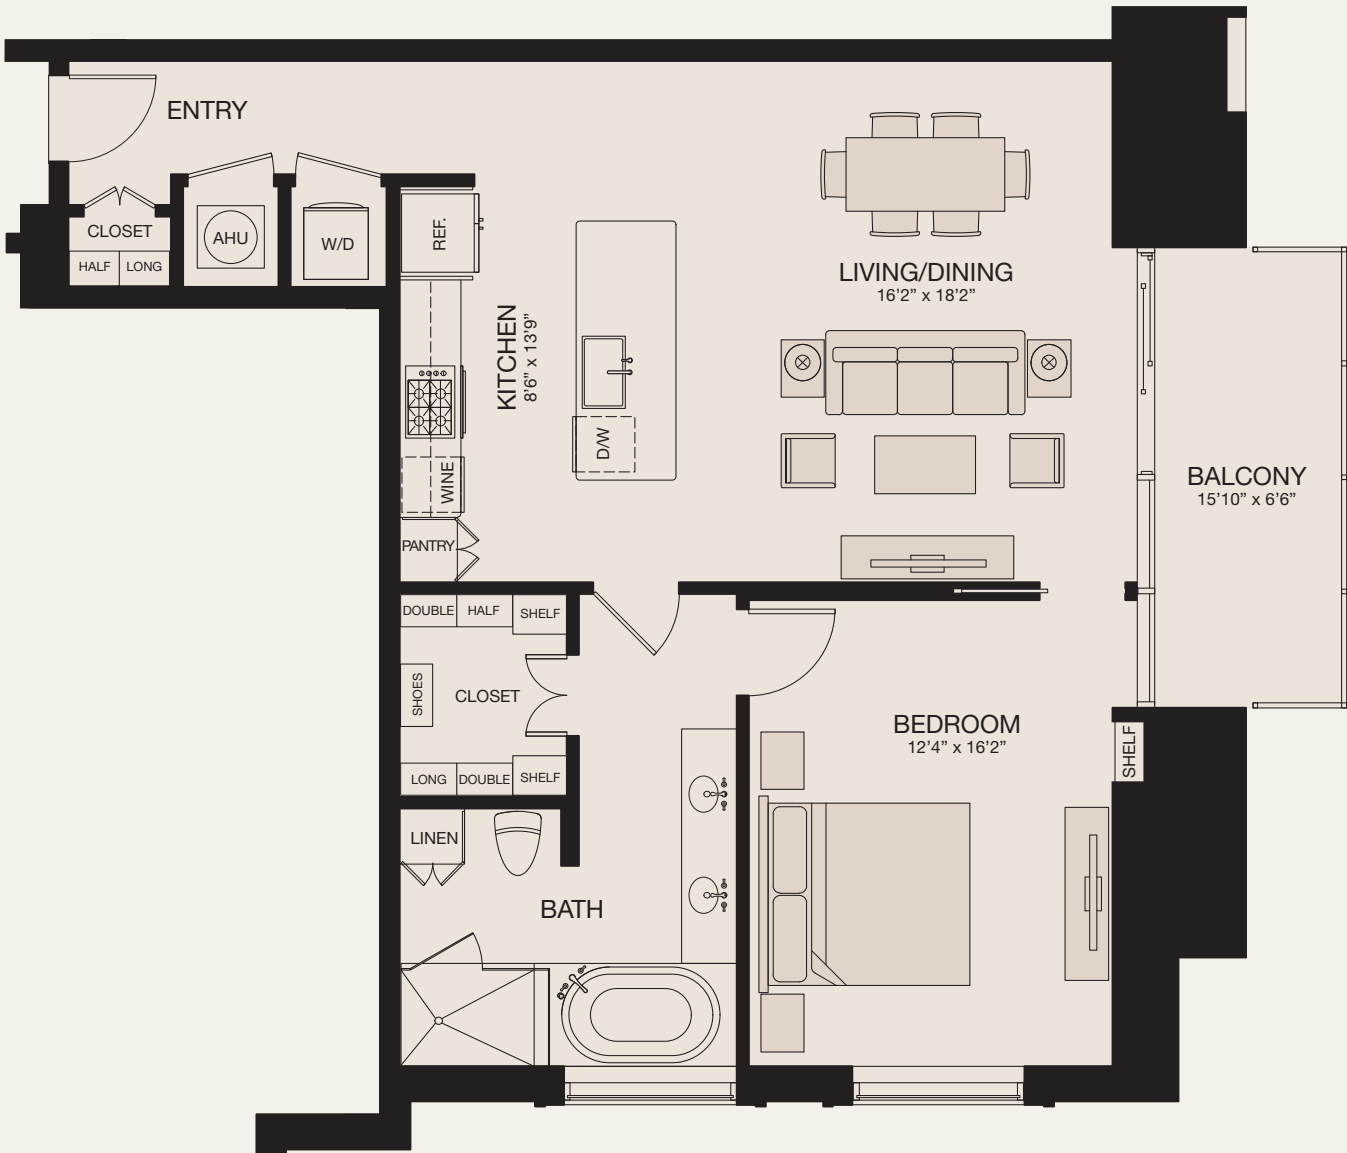

MARKET SQUARE TOWER

ML

1 BEDROOM/1 BATH • 1,055 SQ. FT. • LEVELS 5-14

777 Preston Street
Houston, TX 77002
MarketSquareTower@greystar.com
713-777-7000
MarketSquareTower.com

KEY
MAP

GREYSTAR®  EQUAL HOUSING OPPORTUNITY 

Floor plans are artist's rendering. All dimensions are approximate. Actual product and specifications may vary in dimension or detail. Not all features are available in every apartment. Prices and availability are subject to change. Please see a representative for details.