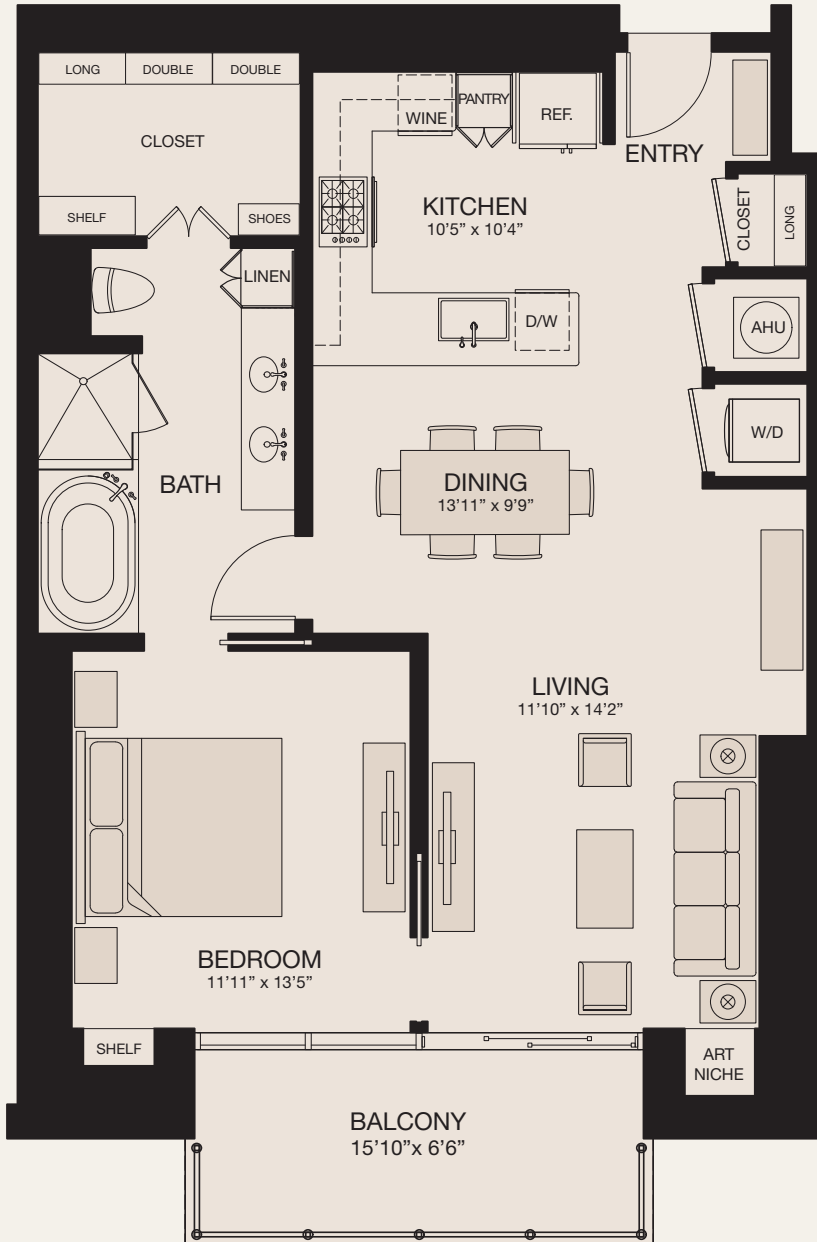

MARKET SQUARE TOWER

P

1 BEDROOM/1 BATH • 1,019-1,032 SQ. FT. • LEVELS 5-41

777 Preston Street
Houston, TX 77002
MarketSquareTower@greystar.com
713-777-7000
MarketSquareTower.com

KEY
MAP

GREYSTAR®  EQUAL HOUSING OPPORTUNITY 

Floor plans are artist's rendering. All dimensions are approximate. Actual product and specifications may vary in dimension or detail. Not all features are available in every apartment. Prices and availability are subject to change. Please see a representative for details.