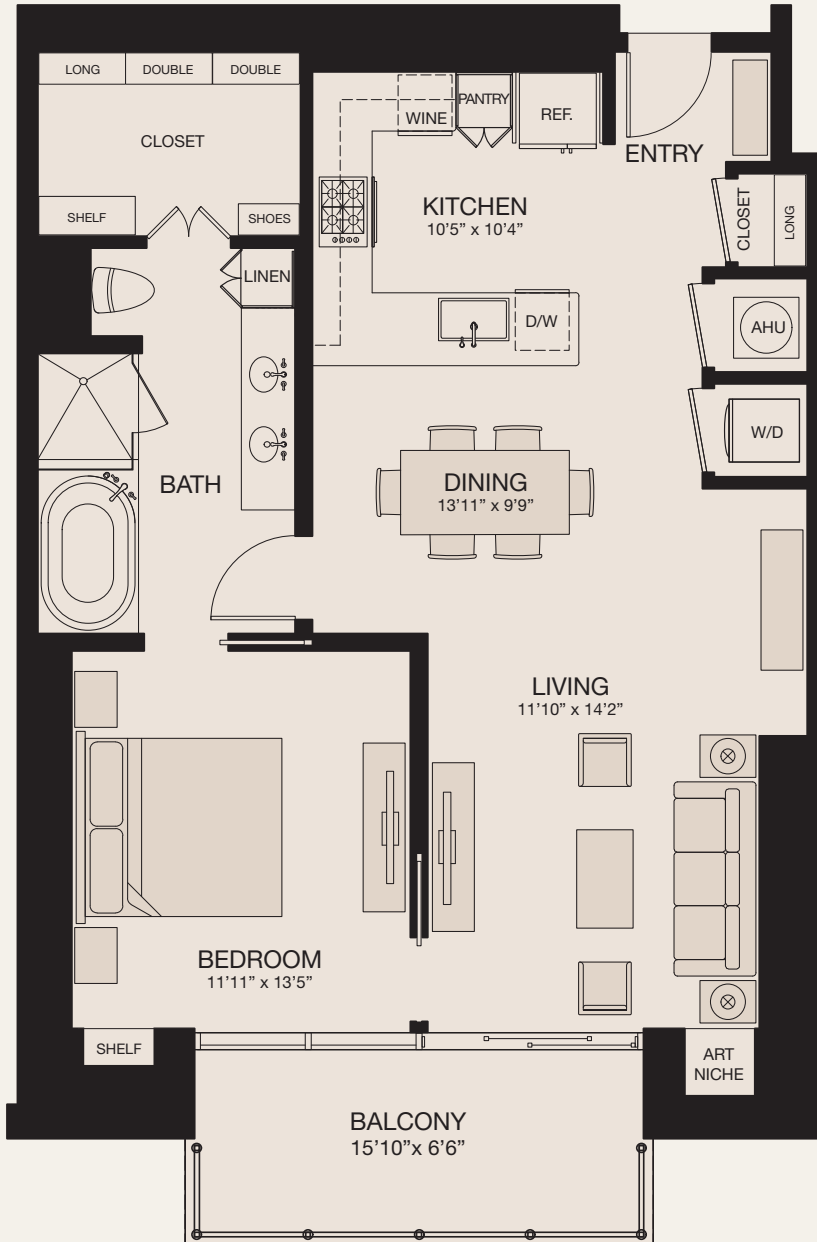

MARKET SQUARE TOWER

P

1 BEDROOM/1 BATH • 1,019-1,032 SQ. FT. • LEVELS 5-41

777 Preston Street
 Houston, TX 77002
 MarketSquareTower@greystar.com
 713-777-7000
 MarketSquareTower.com

KEY
 MAP

GREYSTAR®

Floor plans are artist's rendering. All dimensions are approximate. Actual product and specifications may vary in dimension or detail. Not all features are available in every apartment. Prices and availability are subject to change. Please see a representative for details.