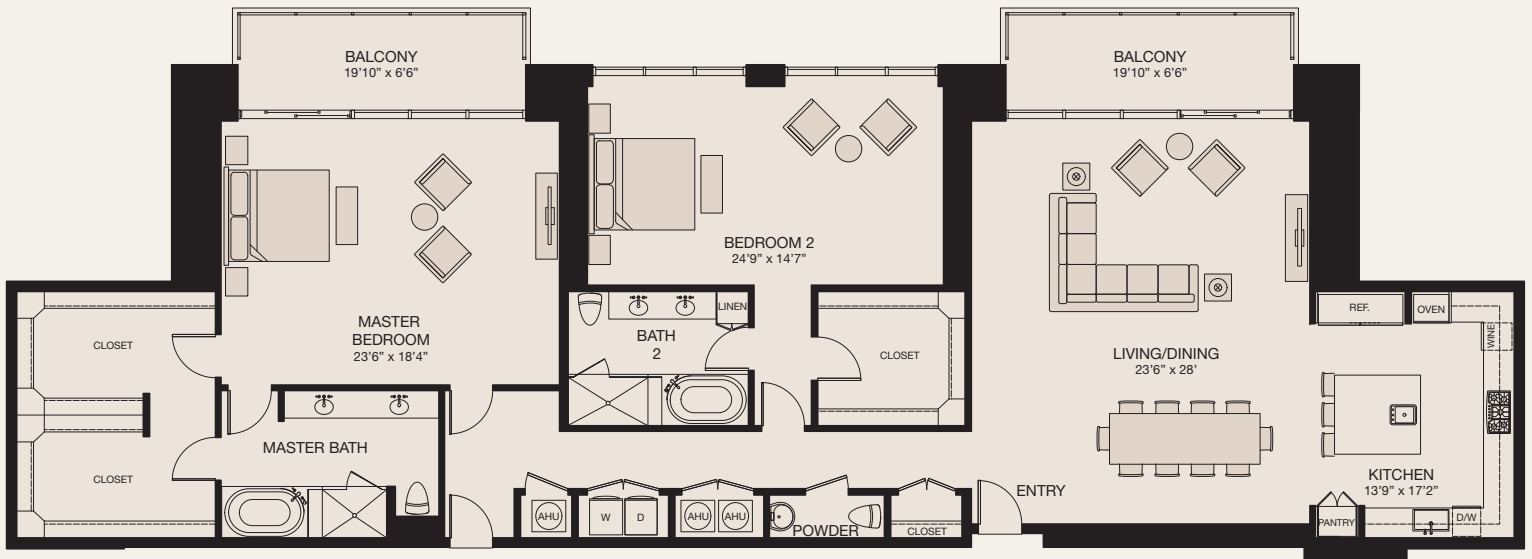

MARKET SQUARE TOWER

PENTHOUSE NORTH

2 BEDROOM/2.5 BATH • 2,933 SQ. FT. • PENTHOUSE LEVEL

777 Preston Street
Houston, TX 77002
MarketSquareTower@greystar.com
713-777-7000
MarketSquareTower.com

KEY
MAP

GREYSTAR®  EQUAL HOUSING OPPORTUNITY 

Floor plans are artist's rendering. All dimensions are approximate. Actual product and specifications may vary in dimension or detail. Not all features are available in every apartment. Prices and availability are subject to change. Please see a representative for details.