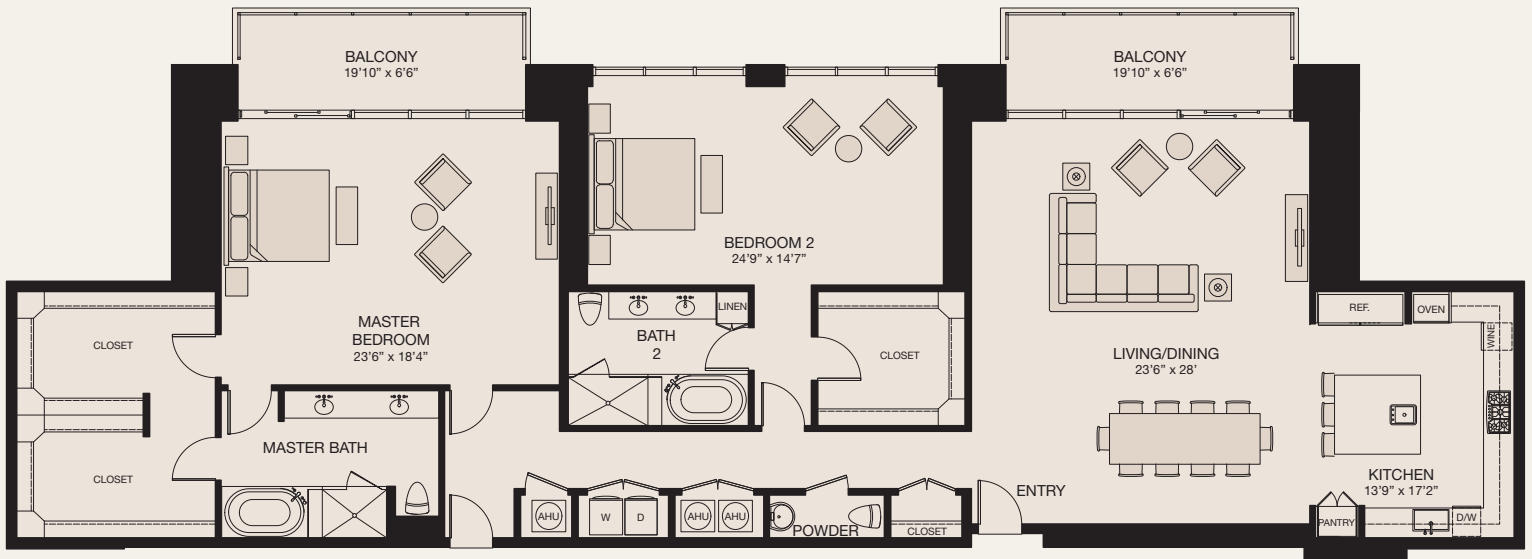

MARKET SQUARE TOWER

PENTHOUSE NORTH

2 BEDROOM/2.5 BATH • 2,933 SQ. FT. • PENTHOUSE LEVEL

777 Preston Street
Houston, TX 77002
MarketSquareTower@greystar.com
713-777-7000
MarketSquareTower.com

KEY
MAP

GREYSTAR®

Floor plans are artist's rendering. All dimensions are approximate. Actual product and specifications may vary in dimension or detail. Not all features are available in every apartment. Prices and availability are subject to change. Please see a representative for details.