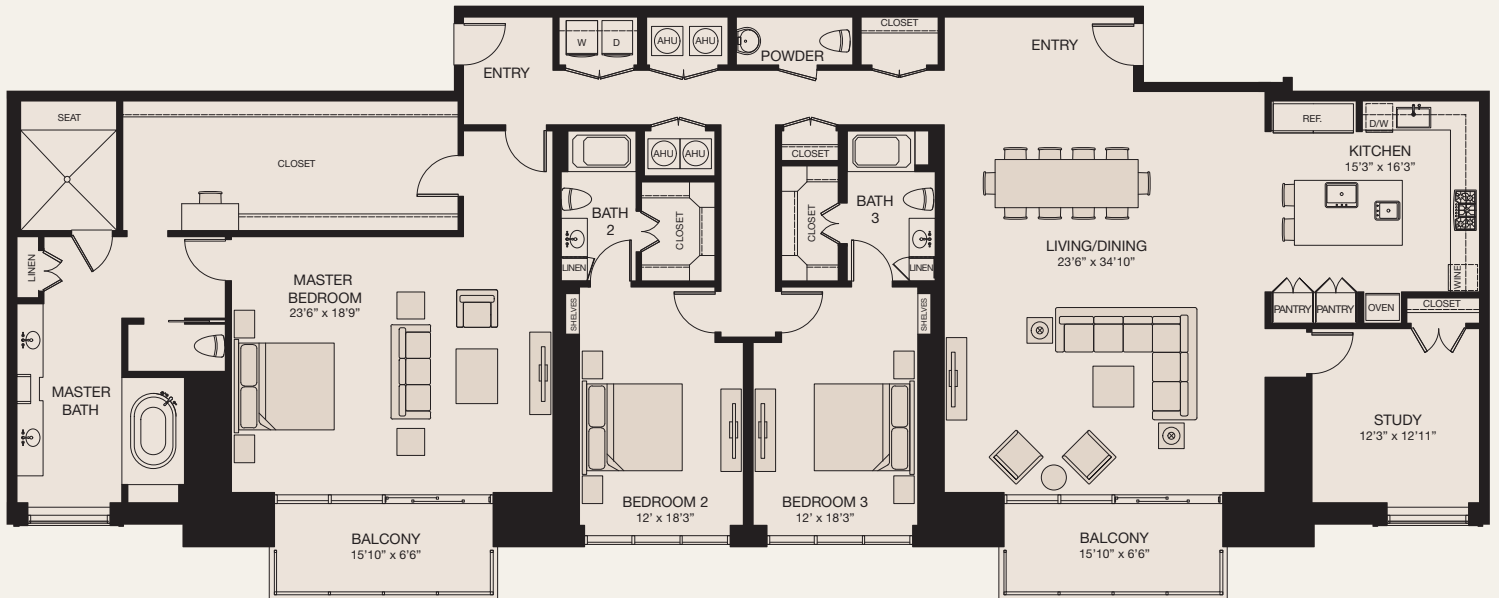

# MARKET SQUARE TOWER

## PENTHOUSE SOUTH

3 BEDROOM+STUDY/3.5 BATH • 3,651 SQ. FT. • PENTHOUSE LEVEL

777 Preston Street  
Houston, TX 77002  
MarketSquareTower@greystar.com  
713-777-7000  
MarketSquareTower.com

KEY  
MAP

GREYSTAR®  EQUAL HOUSING OPPORTUNITY 

Floor plans are artist's rendering. All dimensions are approximate. Actual product and specifications may vary in dimension or detail. Not all features are available in every apartment. Prices and availability are subject to change. Please see a representative for details.