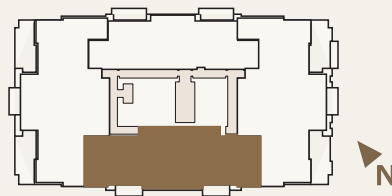

# MARKET SQUARE TOWER

## PENTHOUSE SOUTH

3 BEDROOM+STUDY/3.5 BATH • 3,651 SQ. FT. • PENTHOUSE LEVEL

777 Preston Street  
Houston, TX 77002  
MarketSquareTower@greystar.com  
713-777-7000  
MarketSquareTower.com

KEY  
MAP

GREYSTAR®  EQUAL HOUSING OPPORTUNITY 

Floor plans are artist's rendering. All dimensions are approximate. Actual product and specifications may vary in dimension or detail. Not all features are available in every apartment. Prices and availability are subject to change. Please see a representative for details.