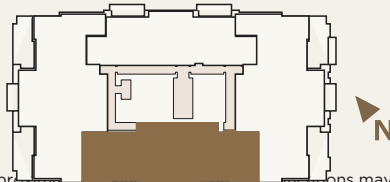

MARKET SQUARE TOWER

PENTHOUSE SOUTH

3 BEDROOM+STUDY/3.5 BATH • 3,651 SQ. FT. • PENTHOUSE LEVEL

777 Preston Street
Houston, TX 77002
MarketSquareTower@greystar.com
713-777-7000
MarketSquareTower.com

KEY
MAP

GREYSTAR®

Floor plans are artist's rendering. All dimensions are approximate. Actual dimensions may vary in dimension or detail. Not all features are available in every apartment. Prices and availability are subject to change. Please see a representative for details.