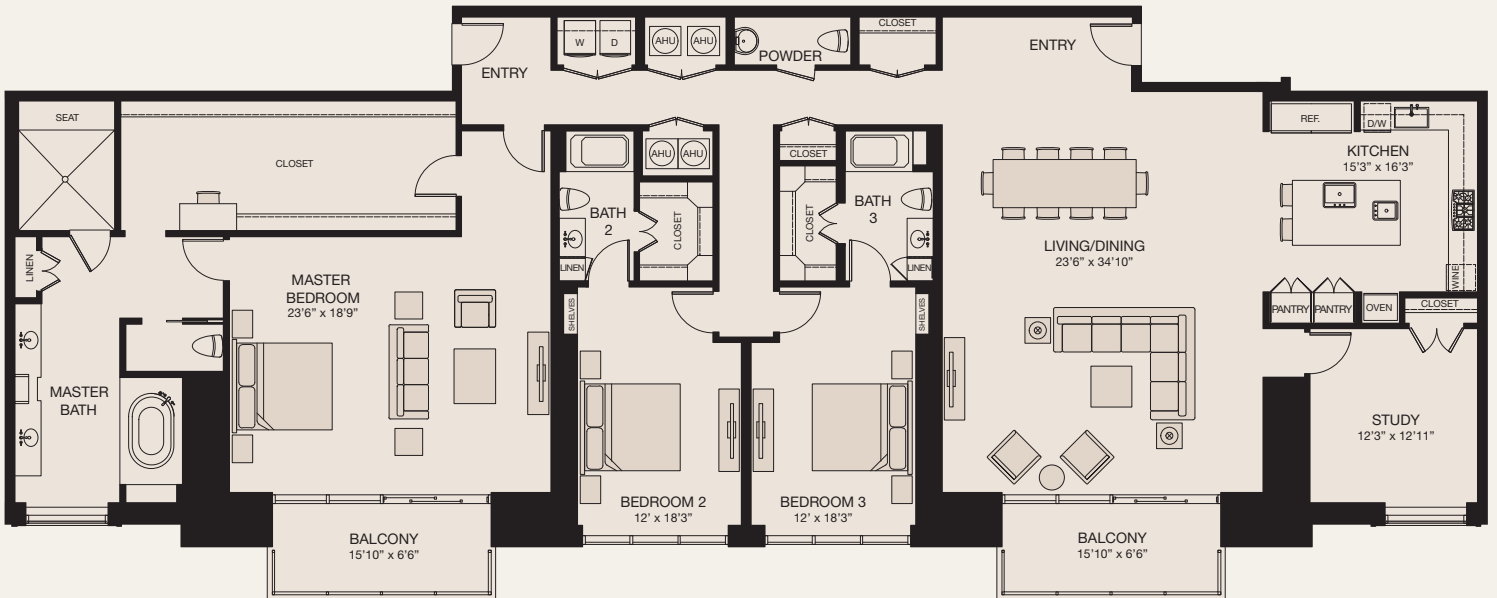

MARKET SQUARE TOWER

PENTHOUSE SOUTH

3 BEDROOM+STUDY/3.5 BATH • 3,651 SQ. FT. • PENTHOUSE LEVEL

777 Preston Street
Houston, TX 77002
MarketSquareTower@greystar.com
713-777-7000
MarketSquareTower.com

KEY
MAP

GREYSTAR®

Floor plans are artist's rendering. All dimensions are approximate. Actual dimensions may vary in dimension or detail. Not all features are available in every apartment. Prices and availability are subject to change. Please see a representative for details.