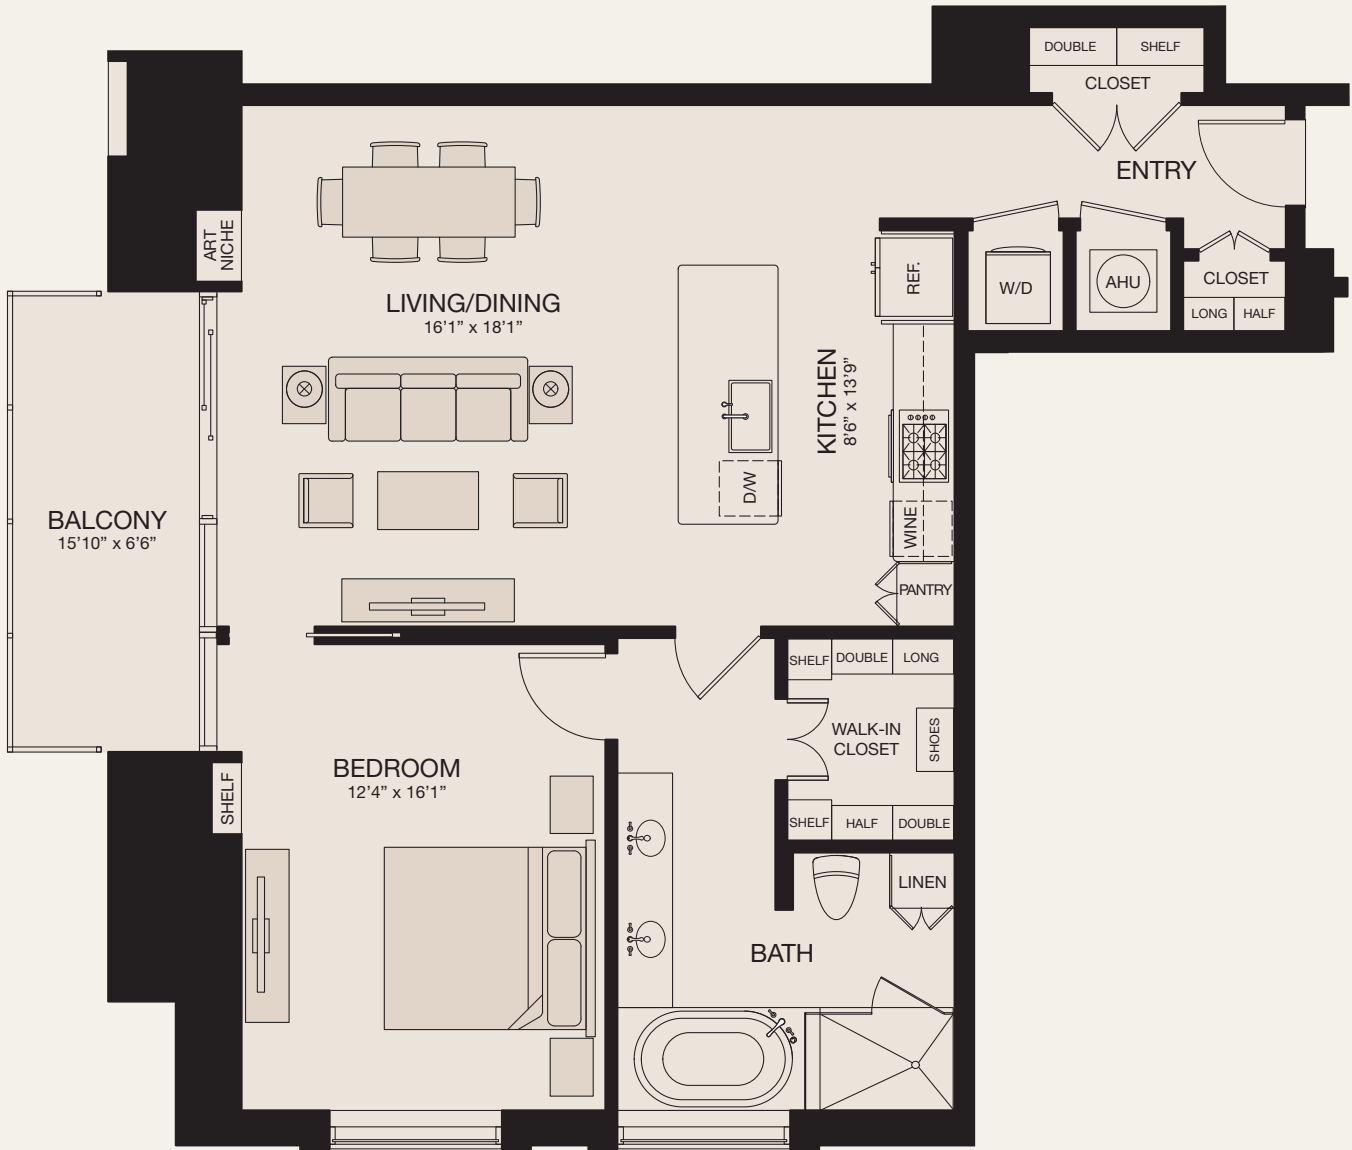

MARKET SQUARE TOWER

DL

1 BEDROOM/1 BATH • 1,076 SQ. FT. • LEVELS 5-14

777 Preston Street
Houston, TX 77002
Leasing@MarketSquareTower.com
713-777-7000
MarketSquareTower.com

KEY
MAP

Floor plans are artist's rendering. All dimensions are approximate. Actual product and specifications may vary in dimension or detail. Not all features are available in every apartment. Prices and availability are subject to change. Please see a representative for details.