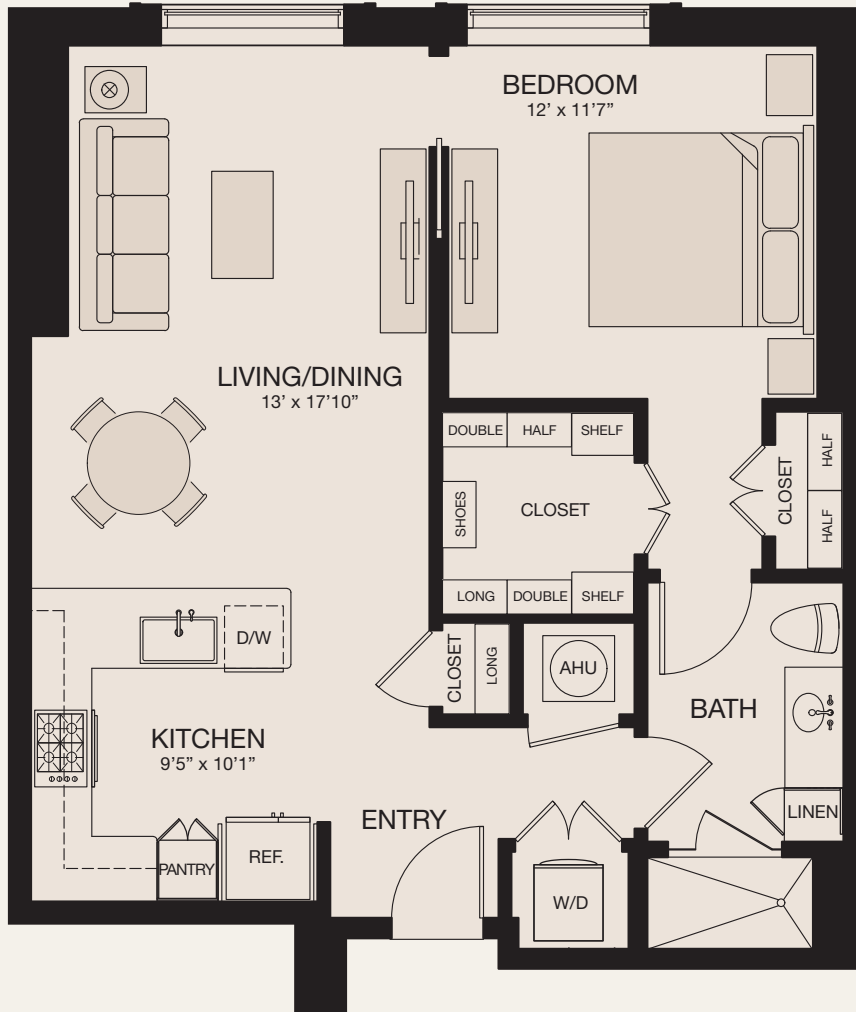

MARKET SQUARE TOWER

GL

1 BEDROOM/1 BATH • 816 SQ. FT. • LEVELS 5-14

777 Preston Street
Houston, TX 77002
Leasing@MarketSquareTower.com
713-777-7000
MarketSquareTower.com

KEY
MAP

Floor plans are artist's rendering. All dimensions are approximate. Actual product and specifications may vary in dimension or detail. Not all features are available in every apartment. Prices and availability are subject to change. Please see a representative for details.