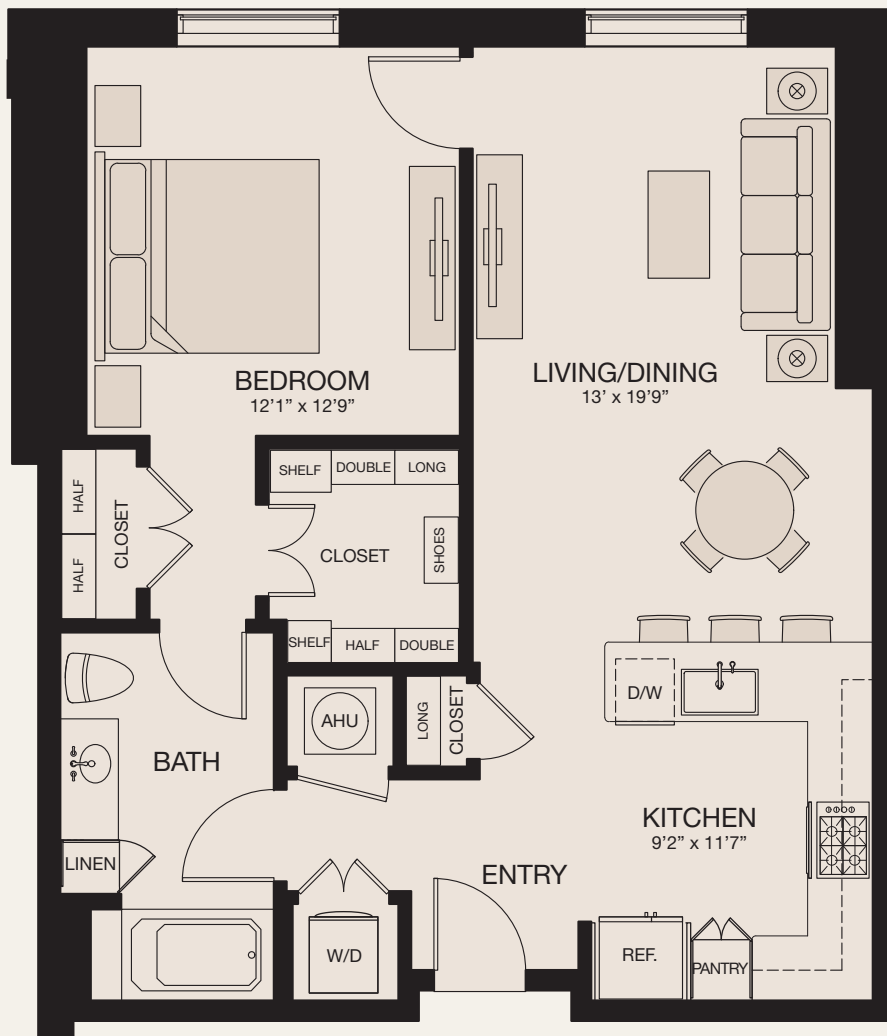

MARKET SQUARE TOWER

HL

1 BEDROOM/1 BATH • 878 SQ. FT. • LEVELS 5-14

777 Preston Street
Houston, TX 77002
Leasing@MarketSquareTower.com
713-777-7000
MarketSquareTower.com

KEY
MAP

Floor plans are artist's rendering. All dimensions are approximate. Actual product and specifications may vary in dimension or detail. Not all features are available in every apartment. Prices and availability are subject to change. Please see a representative for details.