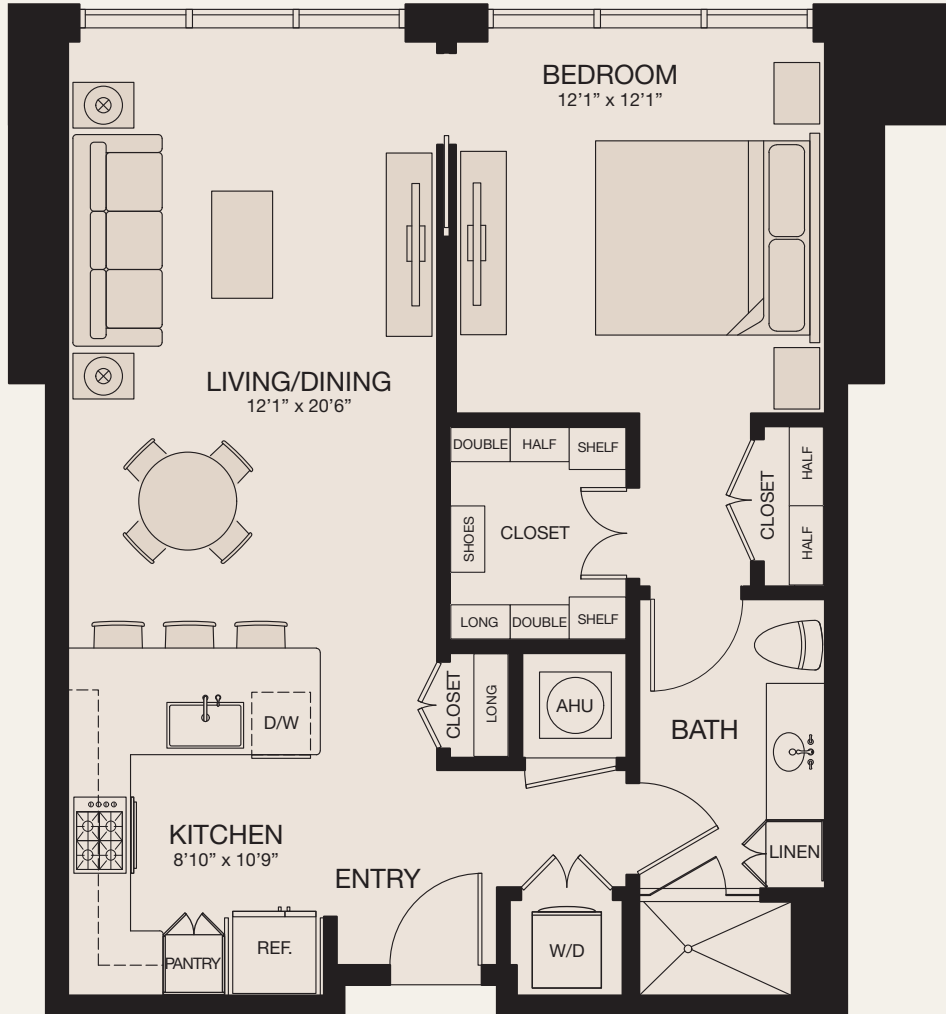

# MARKET SQUARE TOWER

1 BEDROOM/1 BATH • 826 SQ. FT. • LEVELS 15-41

777 Preston Street  
Houston, TX 77002  
Leasing@MarketSquareTower.com  
713-777-7000  
MarketSquareTower.com

KEY  
MAP

Floor plans are artist's rendering. All dimensions are approximate. Actual product and specifications may vary in dimension or detail. Not all features are available in every apartment. Prices and availability are subject to change. Please see a representative for details.