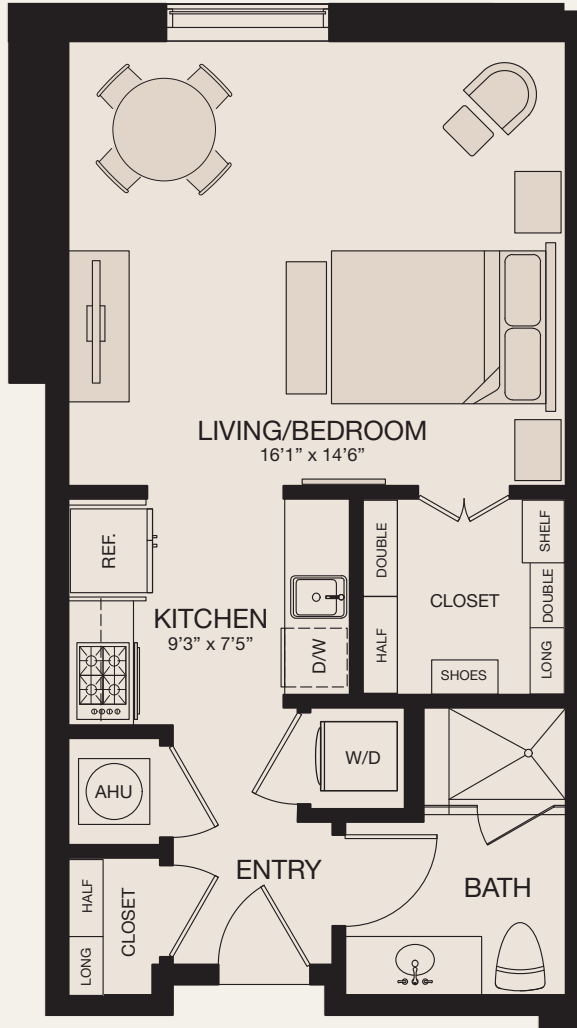

# MARKET SQUARE TOWER

## IL

STUDIO/1 BATH • 564 SQ. FT. • LEVELS 5-14

777 Preston Street  
Houston, TX 77002  
Leasing@MarketSquareTower.com  
713-777-7000  
MarketSquareTower.com

KEY  
MAP

Floor plans are artist's rendering. All dimensions are approximate. Actual product and specifications may vary in dimension or detail. Not all features are available in every apartment. Prices and availability are subject to change. Please see a representative for details.