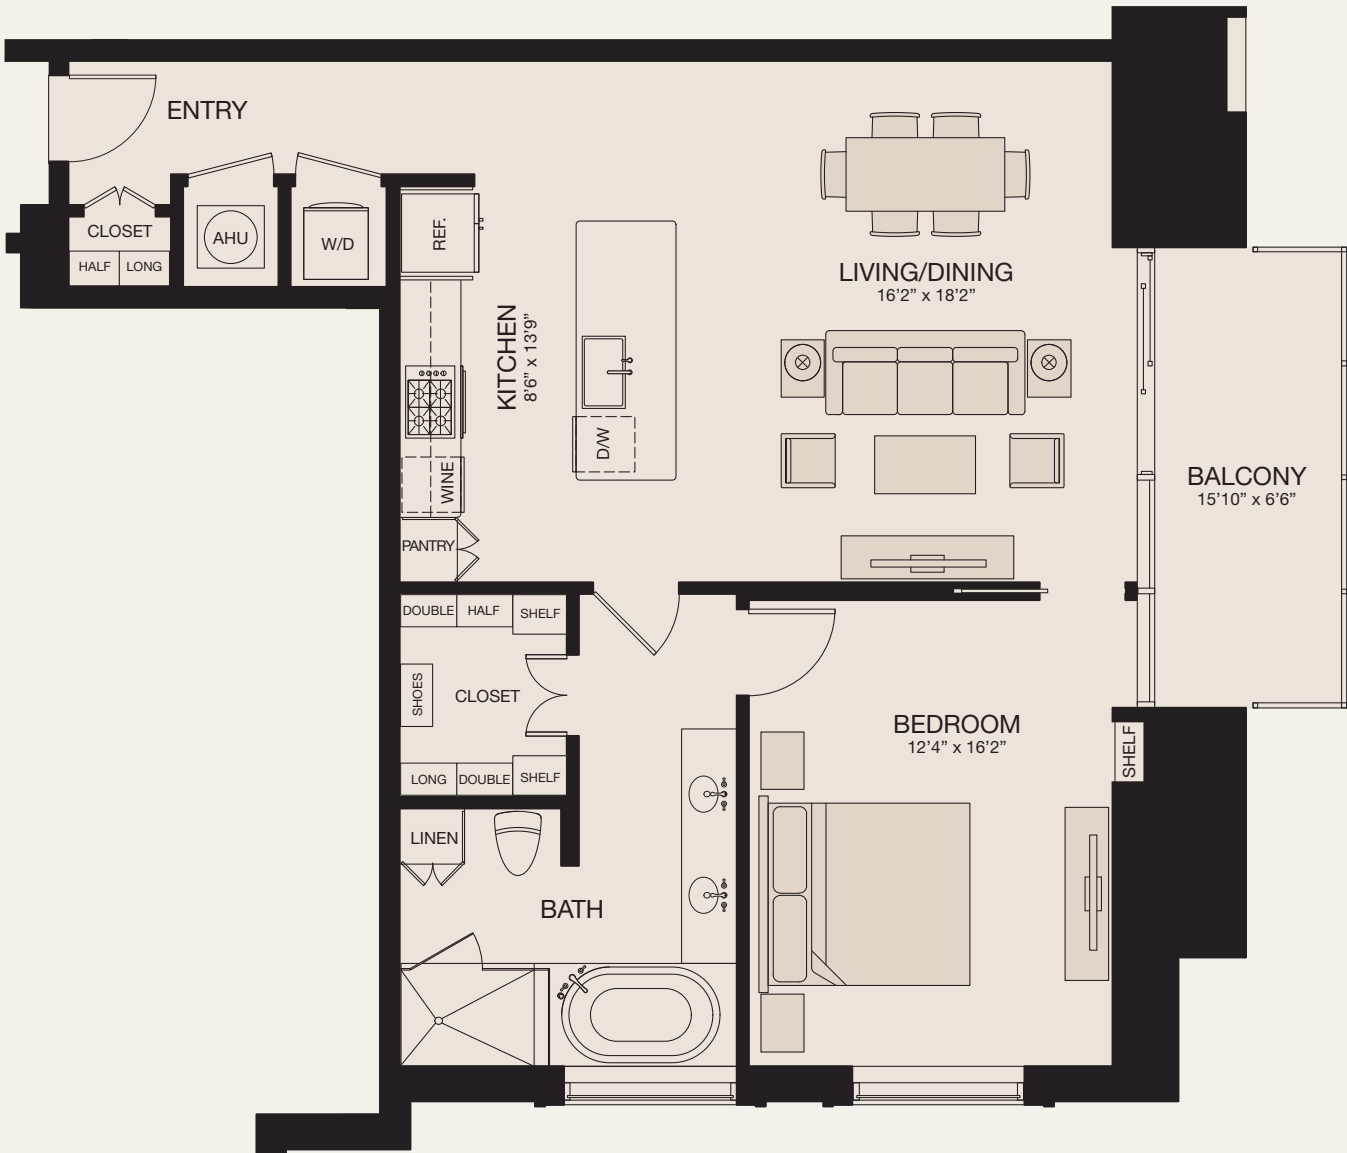

MARKET SQUARE TOWER

ML

1 BEDROOM/1 BATH • 1,055 SQ. FT. • LEVELS 5-14

777 Preston Street
Houston, TX 77002
Leasing@MarketSquareTower.com
713-777-7000
MarketSquareTower.com

KEY
MAP

Floor plans are artist's rendering. All dimensions are approximate. Actual product and specifications may vary in dimension or detail. Not all features are available in every apartment. Prices and availability are subject to change. Please see a representative for details.