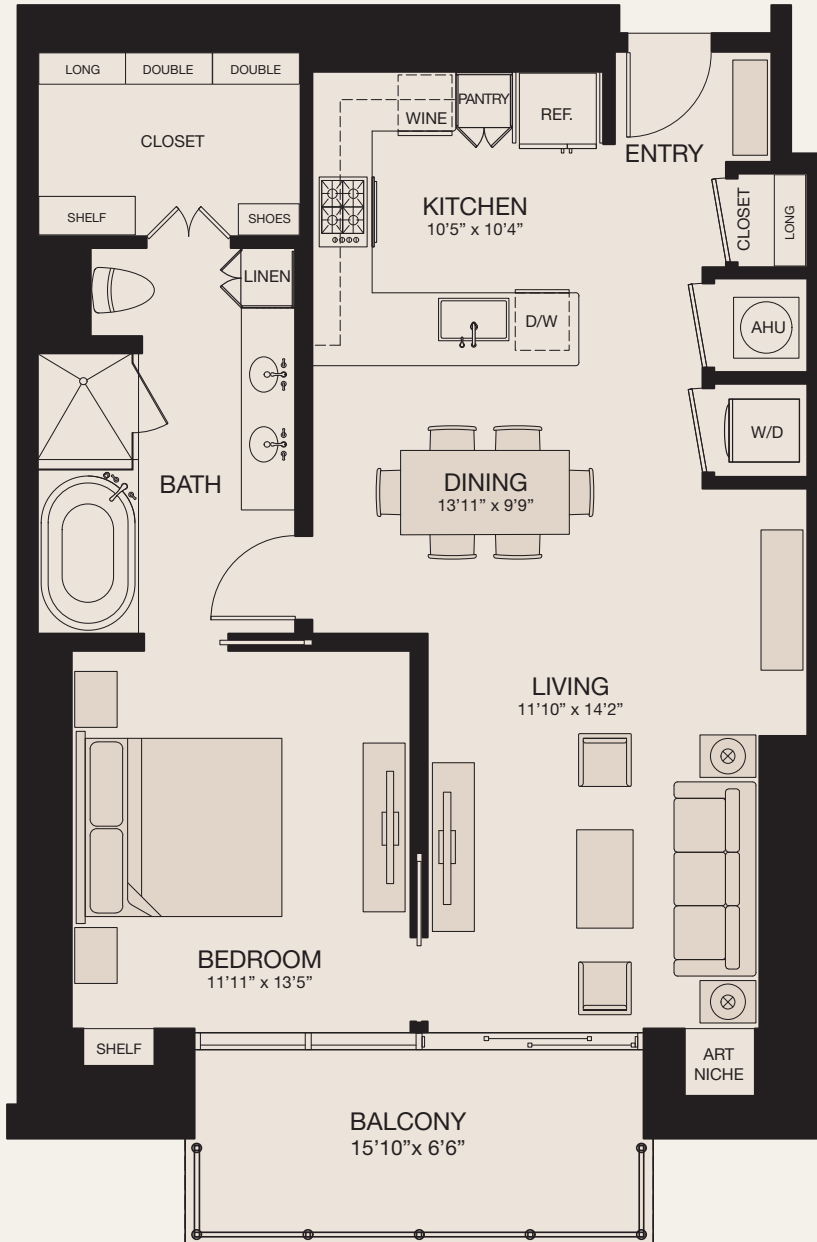

MARKET SQUARE TOWER

P

1 BEDROOM/1 BATH • 1,019-1,032 SQ. FT. • LEVELS 5-41

777 Preston Street
Houston, TX 77002
Leasing@MarketSquareTower.com
713-777-7000
MarketSquareTower.com

KEY
MAP

Floor plans are artist's rendering. All dimensions are approximate. Actual product and specifications may vary in dimension or detail. Not all features are available in every apartment. Prices and availability are subject to change. Please see a representative for details.