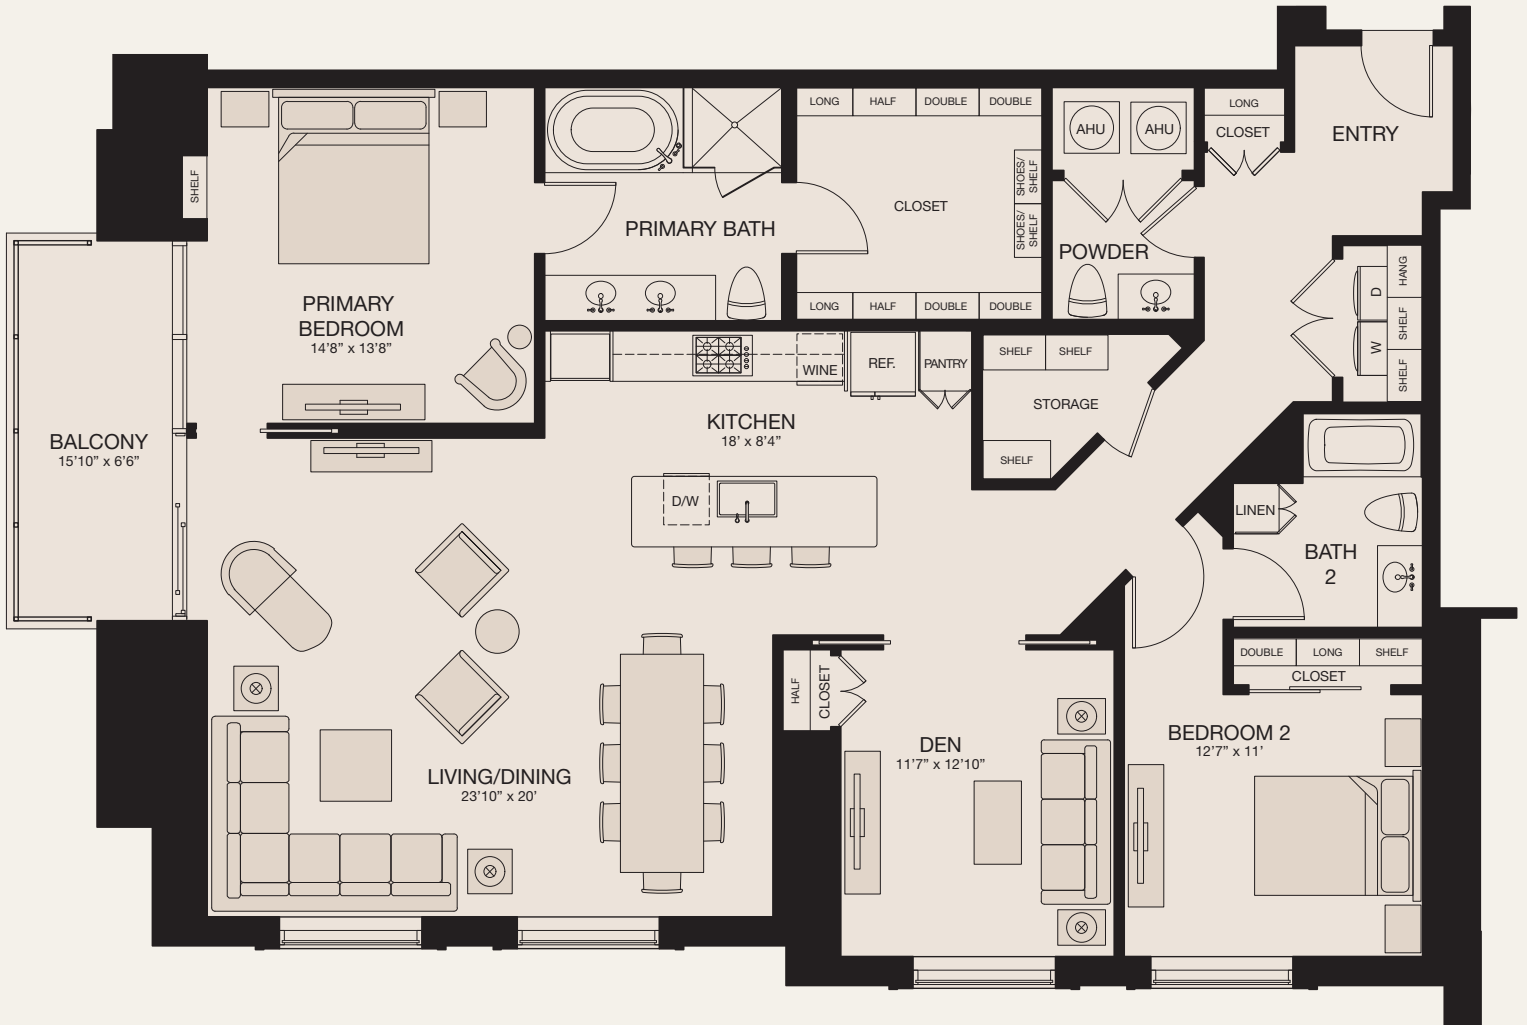

MARKET SQUARE TOWER

D

2 BEDROOM+DEN/2.5 BATH • 1,976 SQ. FT. • LEVELS 15-41

777 Preston Street
 Houston, TX 77002
 Leasing@MarketSquareTower.com
 713-777-7000
 MarketSquareTower.com

KEY
 MAP

Floor plans are artist's rendering. All dimensions are approximate. Actual product and specifications may vary in dimension or detail. Not all features are available in every apartment. Prices and availability are subject to change. Please see a representative for details.