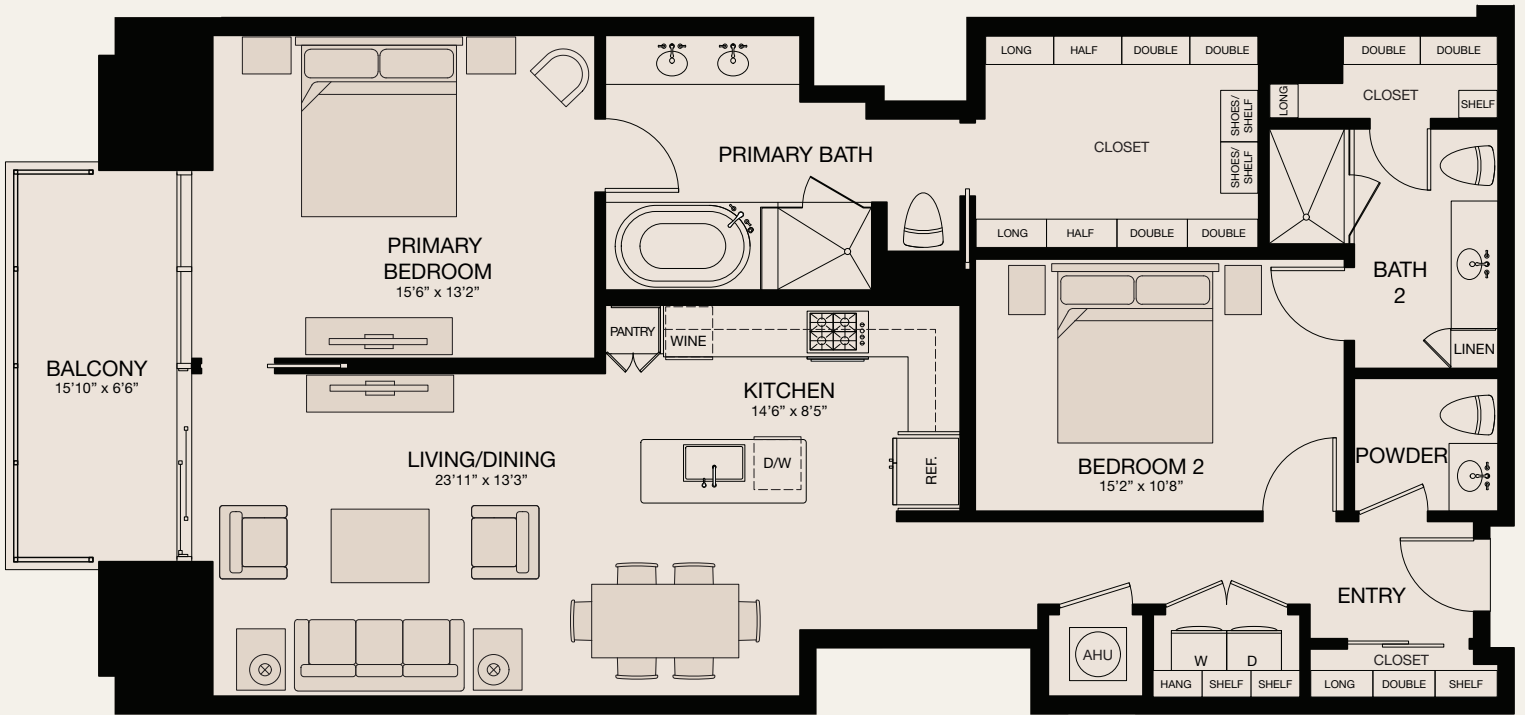

# MARKET SQUARE TOWER

## E

2 BEDROOM/2.5 BATH • 1,472 SQ. FT. • LEVELS 5-41

777 Preston Street  
Houston, TX 77002  
Leasing@MarketSquareTower.com  
713-777-7000  
MarketSquareTower.com

KEY  
MAP

Floor plans are artist's rendering. All dimensions are approximate. Actual product and specifications may vary in dimension or detail. Not all features are available in every apartment. Prices and availability are subject to change. Please see a representative for details.