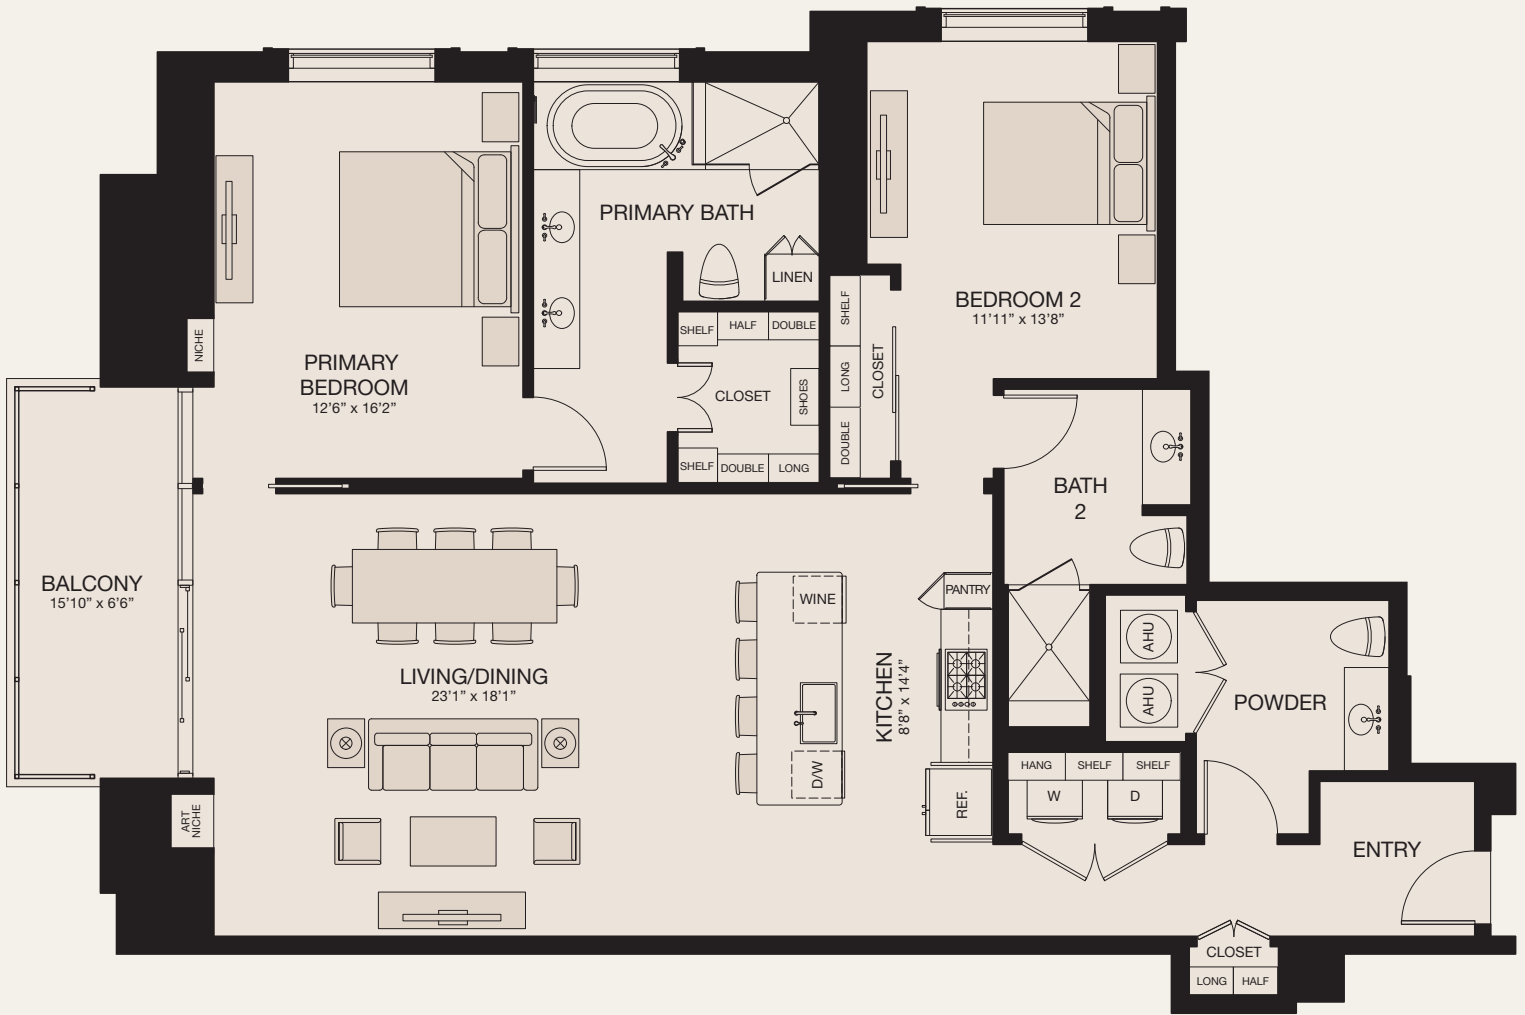

MARKET SQUARE TOWER

F

2 BEDROOM/2.5 BATH • 1,664 SQ. FT. • LEVELS 15-41

777 Preston Street
 Houston, TX 77002
 Leasing@MarketSquareTower.com
 713-777-7000
 MarketSquareTower.com

KEY
 MAP

Floor plans are artist's rendering. All dimensions are approximate. Actual product and specifications may vary in dimension or detail. Not all features are available in every apartment. Prices and availability are subject to change. Please see a representative for details.