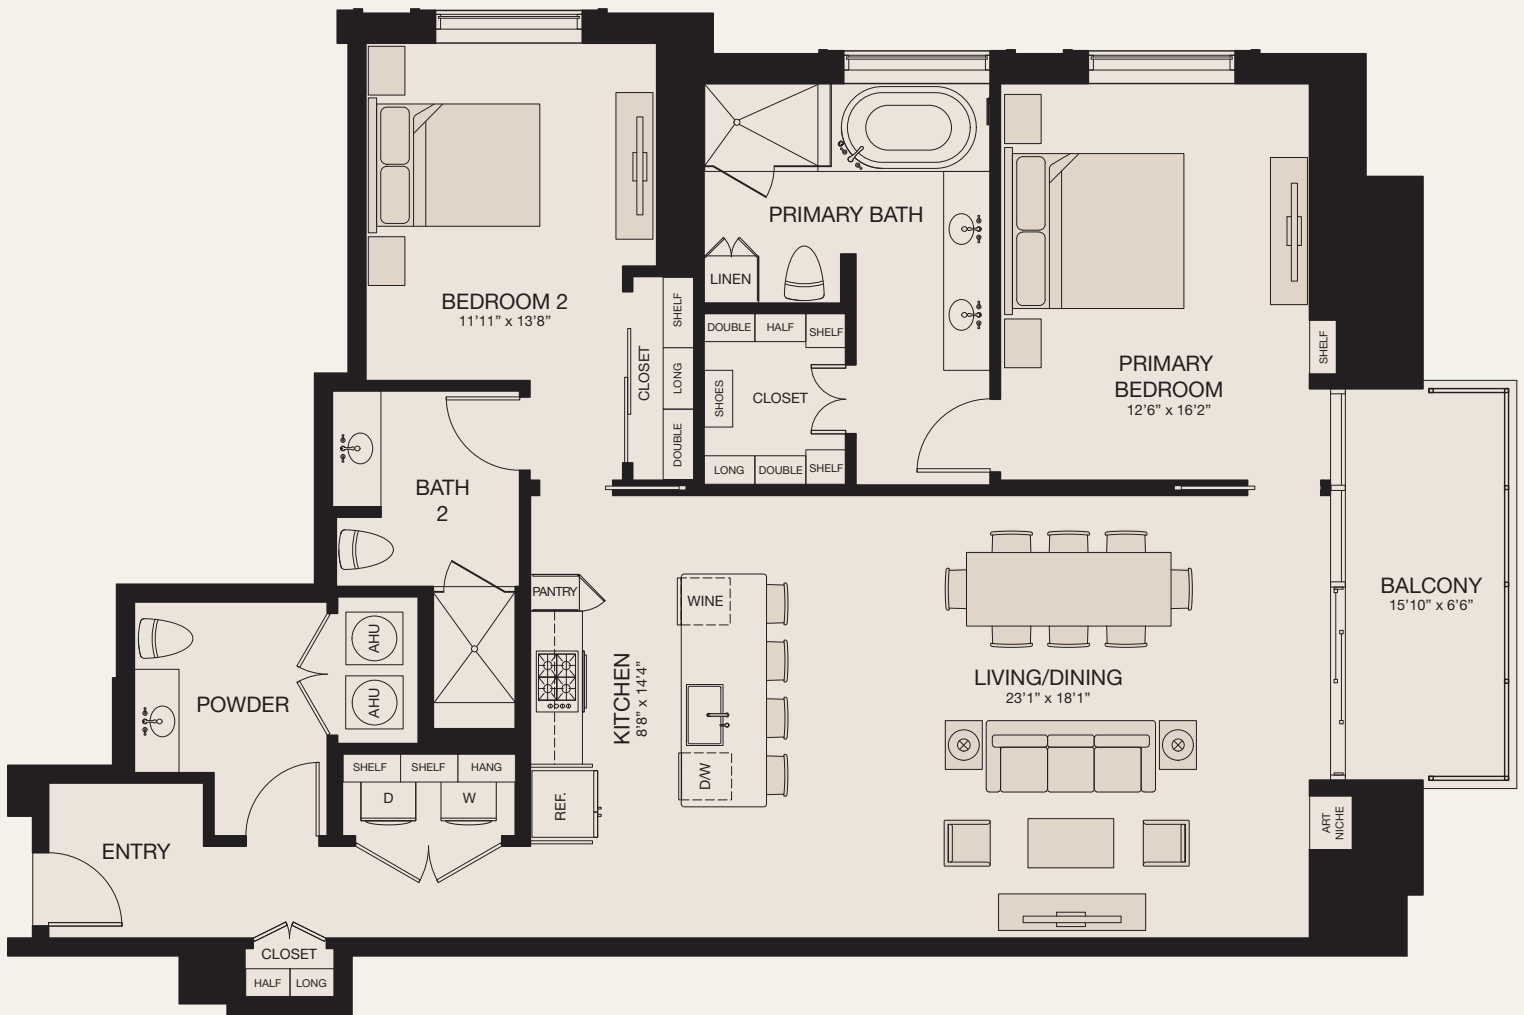

MARKET SQUARE TOWER

K

2 BEDROOM/2.5 BATH • 1,664 SQ. FT. • LEVELS 15-41

777 Preston Street
 Houston, TX 77002
 Leasing@MarketSquareTower.com
 713-777-7000
 MarketSquareTower.com

KEY
 MAP

Floor plans are artist's rendering. All dimensions are approximate. Actual product and specifications may vary in dimension or detail. Not all features are available in every apartment. Prices and availability are subject to change. Please see a representative for details.